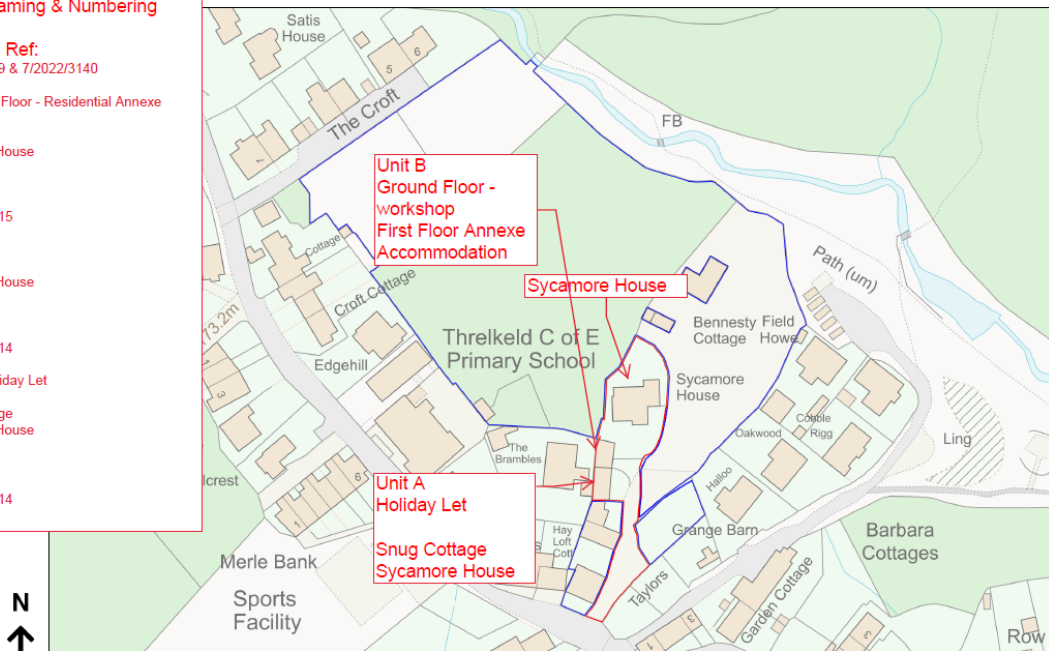

24/8024 Snug Cottage

Location Plan

Site Address: Sycamore House, Blease Road, Threlkeld, CA12 4RX

Date Produced: 01-Nov-2023

Scale: 1:1250 @A4

Street Naming & Numbering

Planning Ref:
7/2023/3179 & 7/2022/3140

Unit B First Floor - Residential Annexe

Annexe
Sycamore House
Threlkeld
Penrith
CA12 4RX
10096614015

(Unit B)
Workshop
Sycamore House
Threlkeld
Penrith
CA12 4RX
10096614014

Unit A - Holiday Let

Snug Cottage
Sycamore House
Threlkeld
Penrith
CA12 4RX
10096614014

Planning Portal Reference: PP-12574122v1