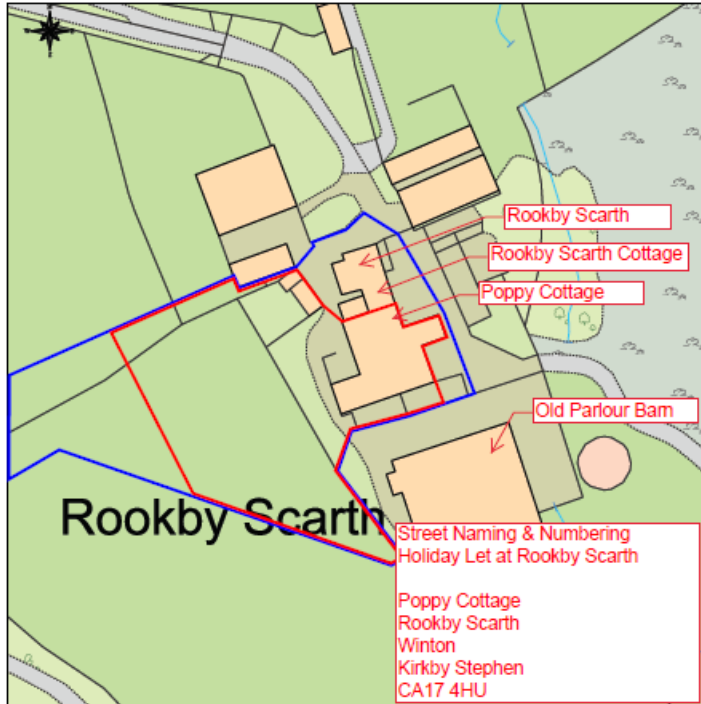

25/8000 Poppy Cottage

Scale: 1:1250, paper size: A4

APPROVED