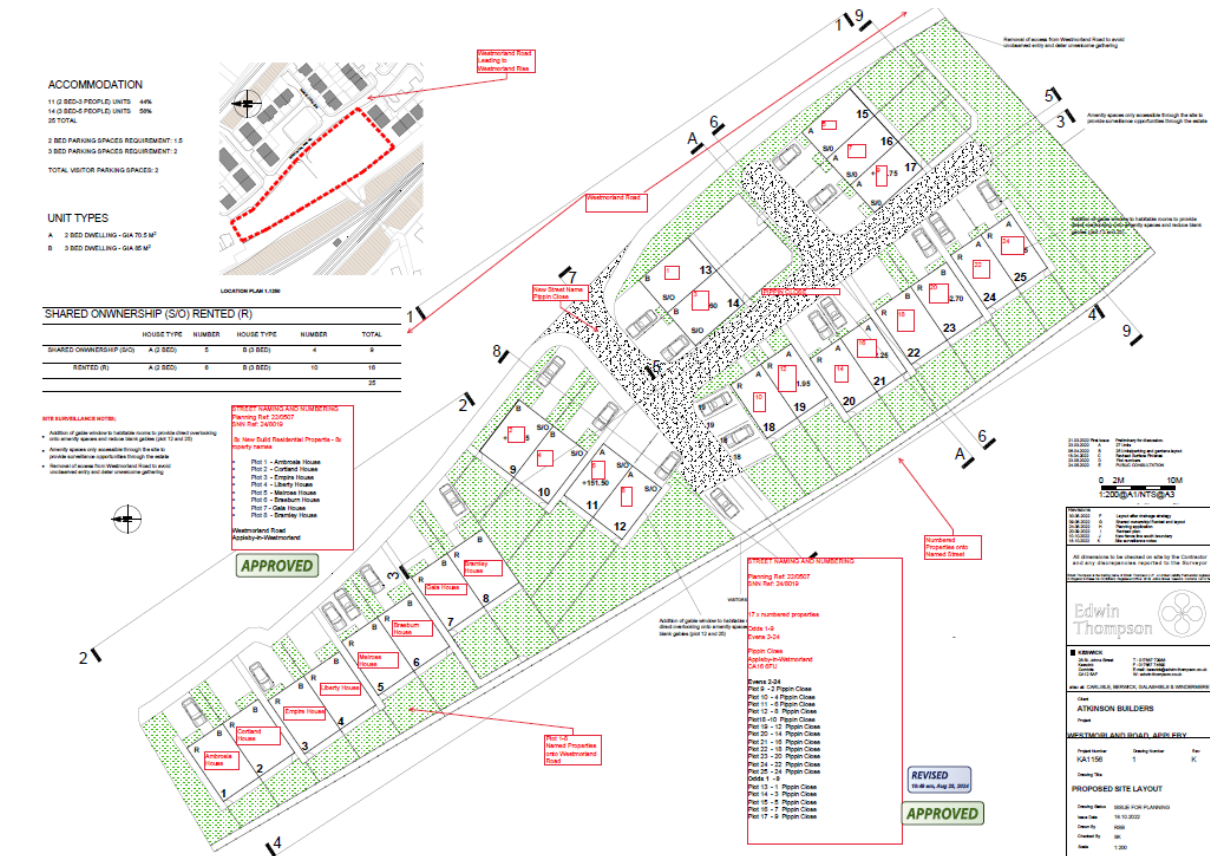

24/8019 Pippin Close

Plot to Postal

The plots refer to the plot to postal on the attached plan.

Plot No	UPRN	Postal No	Street Name	Post Town	Postcode
2- 24 odds					
Plot 9	10096613514	2	Pippin Close	Appleby-in-Westmorland	CA16 6FU
Plot 10	10096613515	4	Pippin Close	Appleby-in-Westmorland	CA16 6FU
Plot 11	10096613516	6	Pippin Close	Appleby-in-Westmorland	CA16 6FU
Plot 12	10096613517	8	Pippin Close	Appleby-in-Westmorland	CA16 6FU
Plot 18	10096613523	10	Pippin Close	Appleby-in-Westmorland	CA16 6FU

Plot 19	10096613524	12	Pippin Close	Appleby-in-Westmorland	CA16 6FU
Plot 20	10096613525	14	Pippin Close	Appleby-in-Westmorland	CA16 6FU
Plot 21	10096613526	16	Pippin Close	Appleby-in-Westmorland	CA16 6FU
Plot 22	10096613527	18	Pippin Close	Appleby-in-Westmorland	CA16 6FU
Plot 23	10096613528	20	Pippin Close	Appleby-in-Westmorland	CA16 6FU
Plot 24	10096613529	22	Pippin Close	Appleby-in-Westmorland	CA16 6FU
Plot 25	10096613530	24	Pippin Close	Appleby-in-Westmorland	CA16 6FU
1-9 odds					
Plot 13	10096613518	1	Pippin Close	Appleby-in-Westmorland	CA16 6FU
Plot 14	10096613519	3	Pippin Close	Appleby-in-Westmorland	CA16 6FU
Plot 15	10096613520	5	Pippin Close	Appleby-in-Westmorland	CA16 6FU
Plot 16	10096613521	7	Pippin Close	Appleby-in-Westmorland	CA16 6FU
Plot 17	10096613522	9	Pippin Close	Appleby-in-Westmorland	CA16 6FU