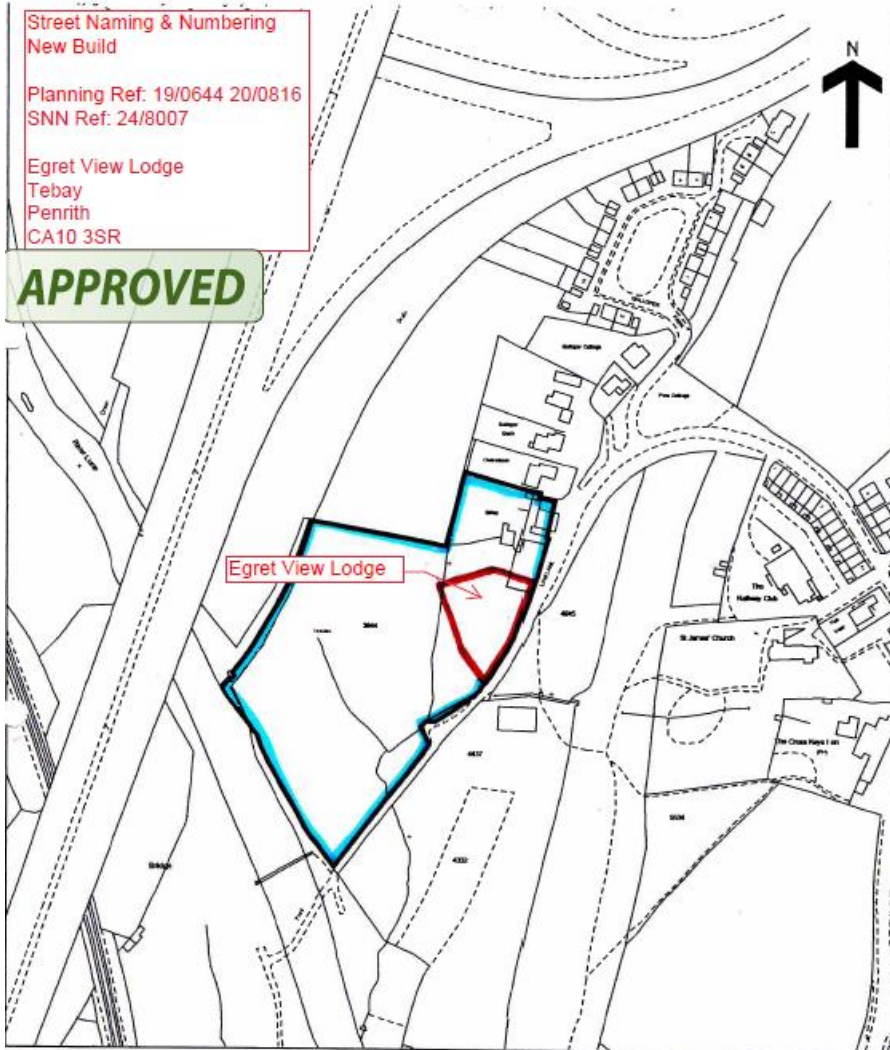

24/8007 Egret View Lodge

**B Armstrong-Payne, Dip TP MRTPI
Planning Consultant**

**OUTLINE PLANNING APPLICATION FOR ONE DWELLING
LOW LANE, TEBAY**

Location Plan No 19/05/01

SCALE 1:2500