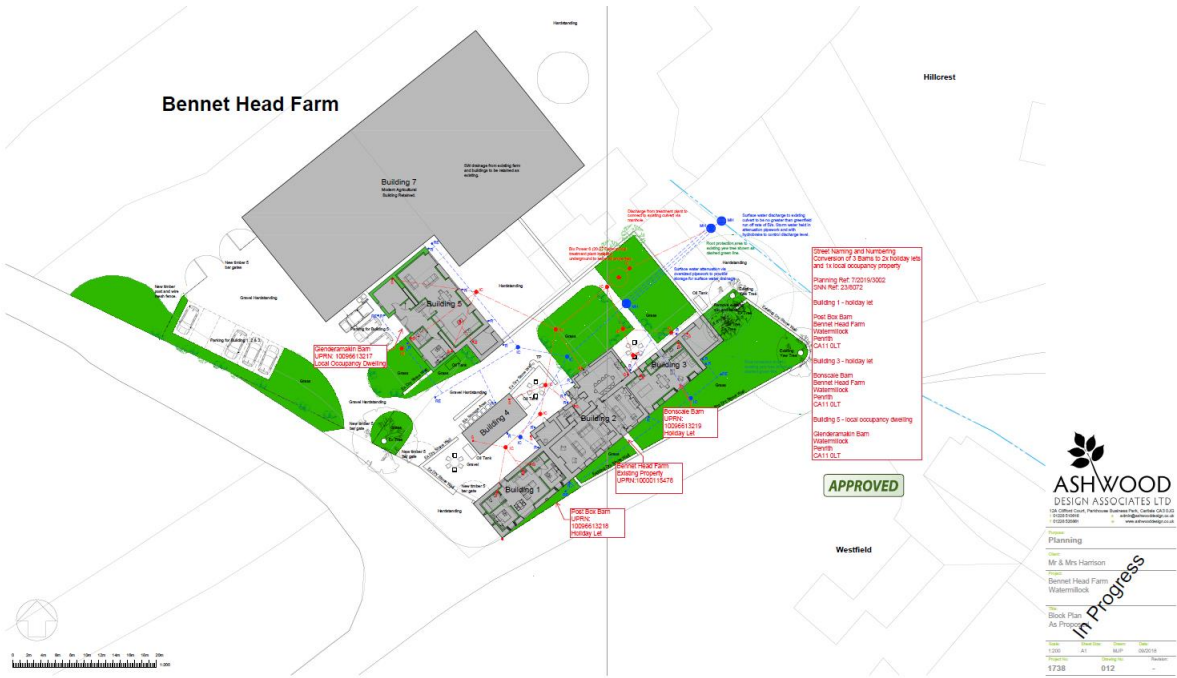

23/80072 Glenderamakin Barn, Post Box Barn and Bonscale Barn