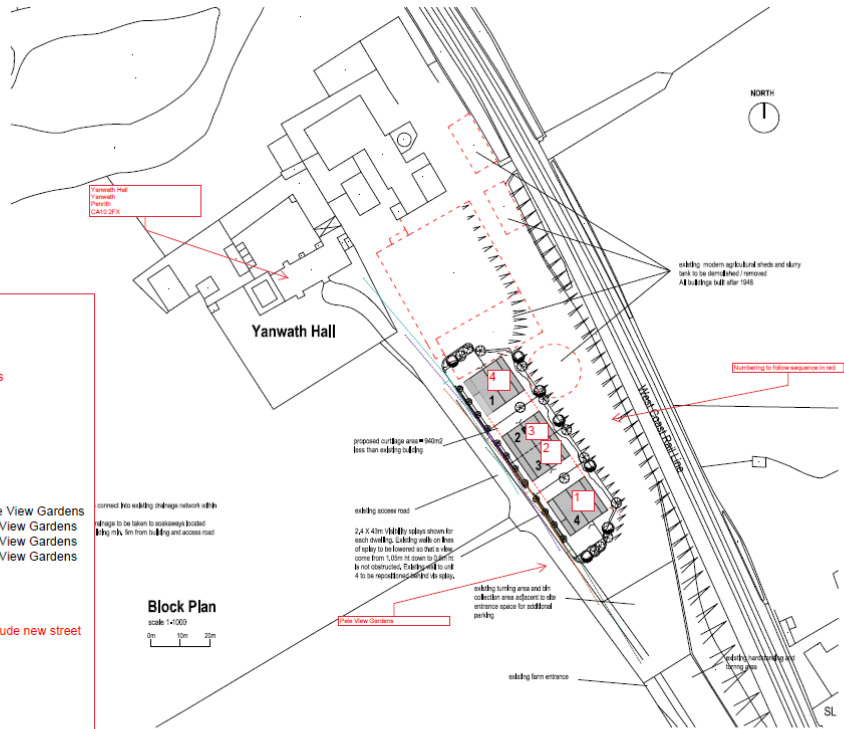

# 22/8053 Pele View Gardens

**Street Naming and Numbering**  
 SNN Ref: 22/8053  
 Planning Ref: 21/0687  
 New Street Name: Pele View Gardens  
 1, 2, 3 & 4  
 Pele View Gardens  
 Yanwath  
 Penrith  
 CA10 2FX

Plot 4 - UPRN: 10096613060 - 1 Pele View Gardens  
 Plot 3 UPRN: 10096613061 - 2 Pele View Gardens  
 Plot 2 UPRN: 10096613062 - 3 Pele View Gardens  
 Plot 1 UPRN: 10096613063 - 4 Pele View Gardens

Re-addressing of Yanwath Hall to include new street name.

Yanwath Hall  
 Pele View Gardens  
 Yanwath  
 Penrith  
 CA10 2FX

**Block Plan**  
 scale 1:1000

|   |  |  |  |  |
|---|--|--|--|--|
|  | <b>Graham K Norman Architect</b><br>CHARTERED PRACTICE<br>UNIT 4 MILLBROOK<br>1000 BURNING WOOD<br>ESKDALE PARK<br>PENRITH, CLACKMANNAN, GUY 1000<br>01753 855575<br>info@grahamnorman.co.uk<br>www.grahamnorman.co.uk |  | <b>AS PROPOSED BLOCK PLAN</b><br>AGRICULTURAL BARN CONVERSION<br>YANWATH HALL, YANWATH<br>LOWTHER ESTATE TRUST | 23/10/20<br>CA<br>1-1000@A3<br><b>120-121-07</b> |
|   | DO NOT SCALE FROM THIS DRAWING. THIS DRAWING IS COPYRIGHT ©  |  |  |  |