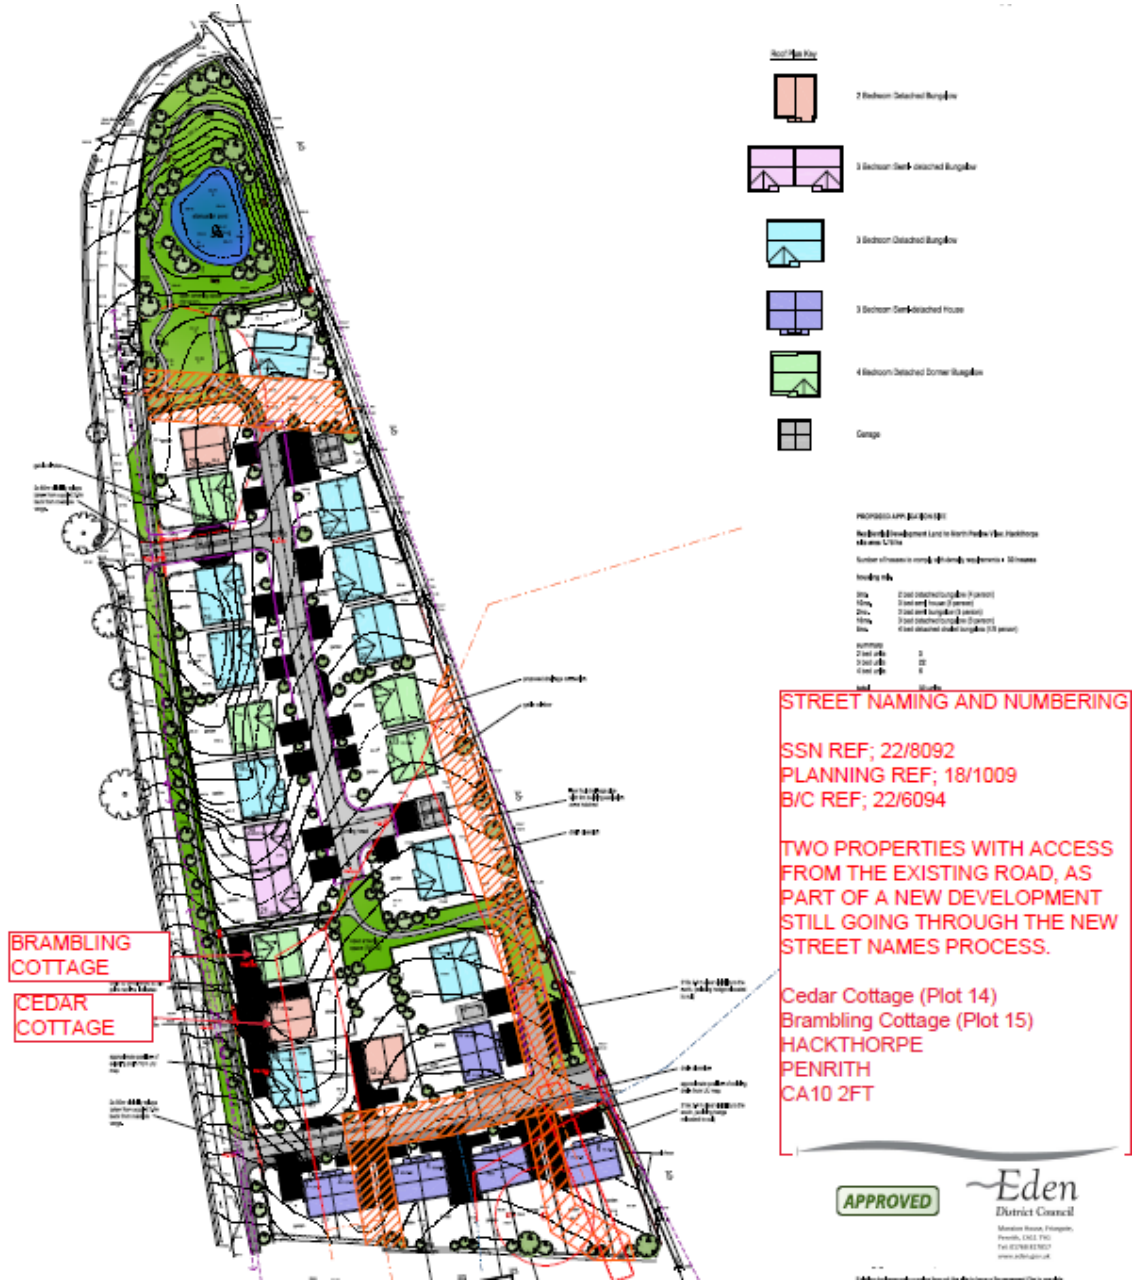

228092-Cedar Cottage and Brambling Cottage Hackthorpe Location Plan

Location Plan scale 1:2500

PENNINE
CLOSE
CA10 2HS

PATTINSON
CLOSE
CA10 2HN