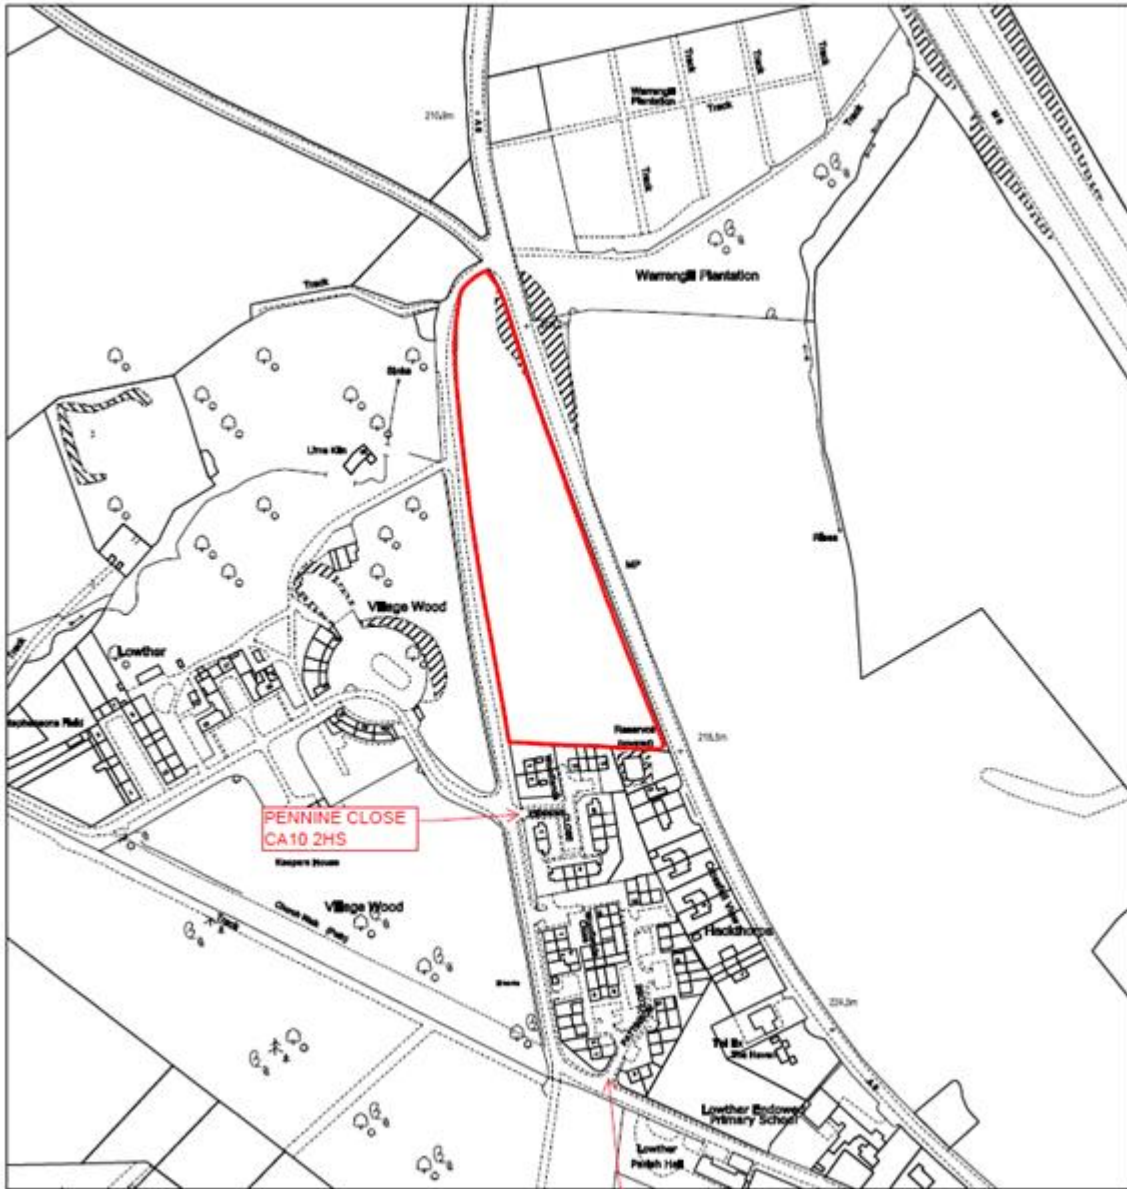

228092-Cedar Cottage and Brambling Cottage Hackthorpe Location Plan

Location Plan scale 1:2500

PENNINE
CLOSE
CA10 2HS

PATTINSON
CLOSE
CA10 2HN