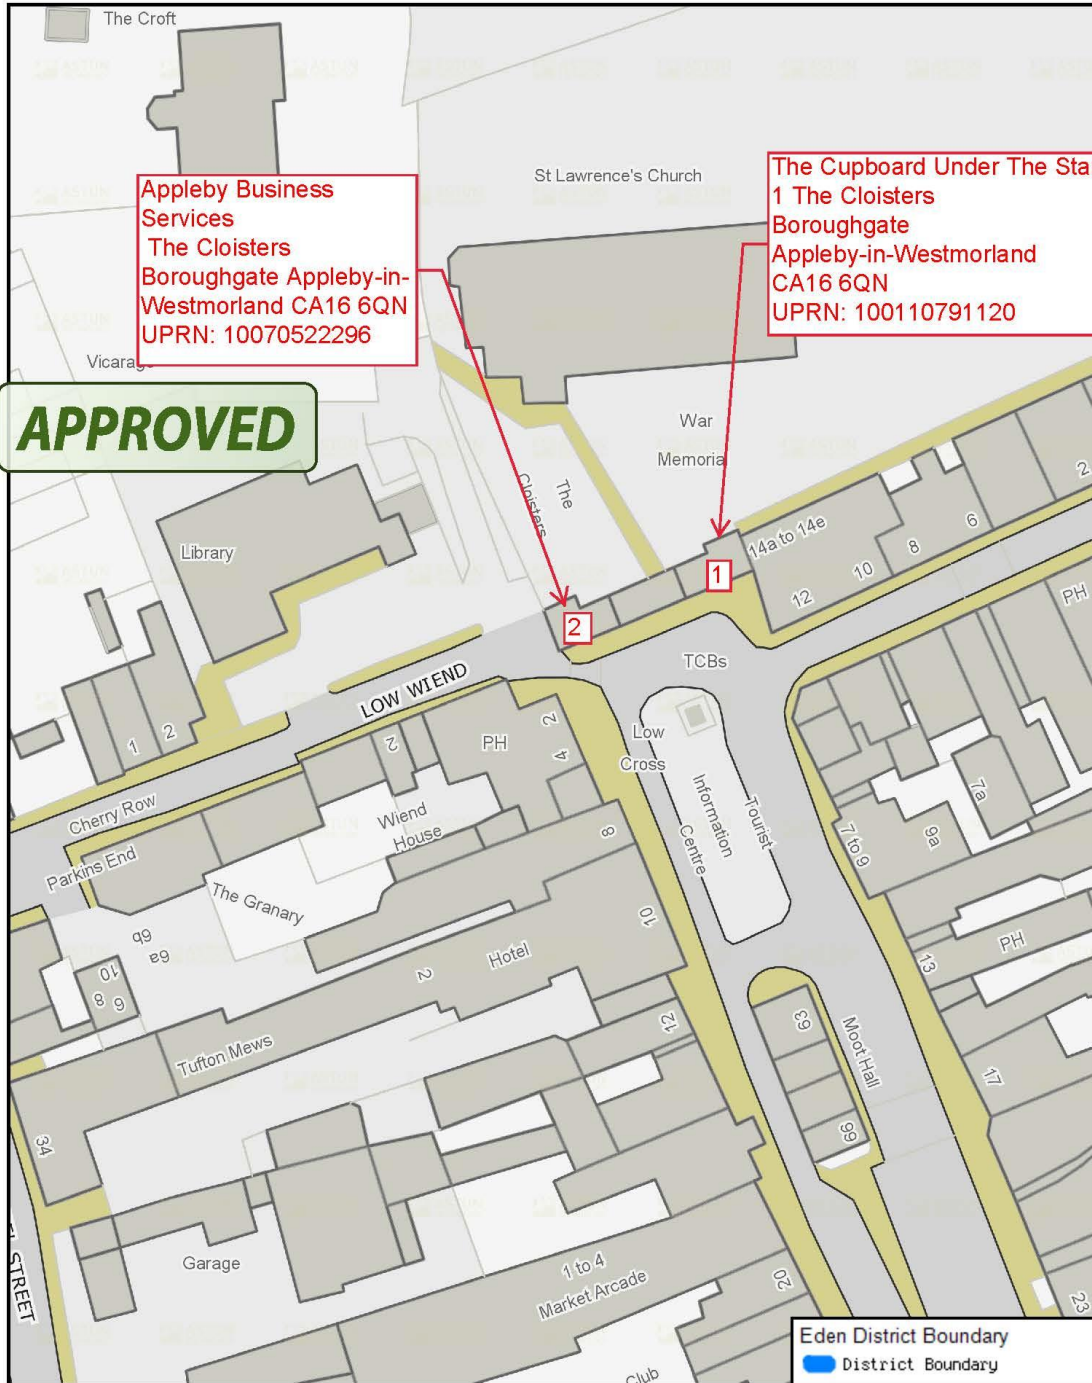

22/8073 2 The Cloisters

22/8073 1 & 2 Cloisters

N Scale: 1:709

© Crown copyright. All rights reserved. Eden District Council Licence No: 100023754

Printed on: 2022-07-18 08:57:03 by debbie@EDEN