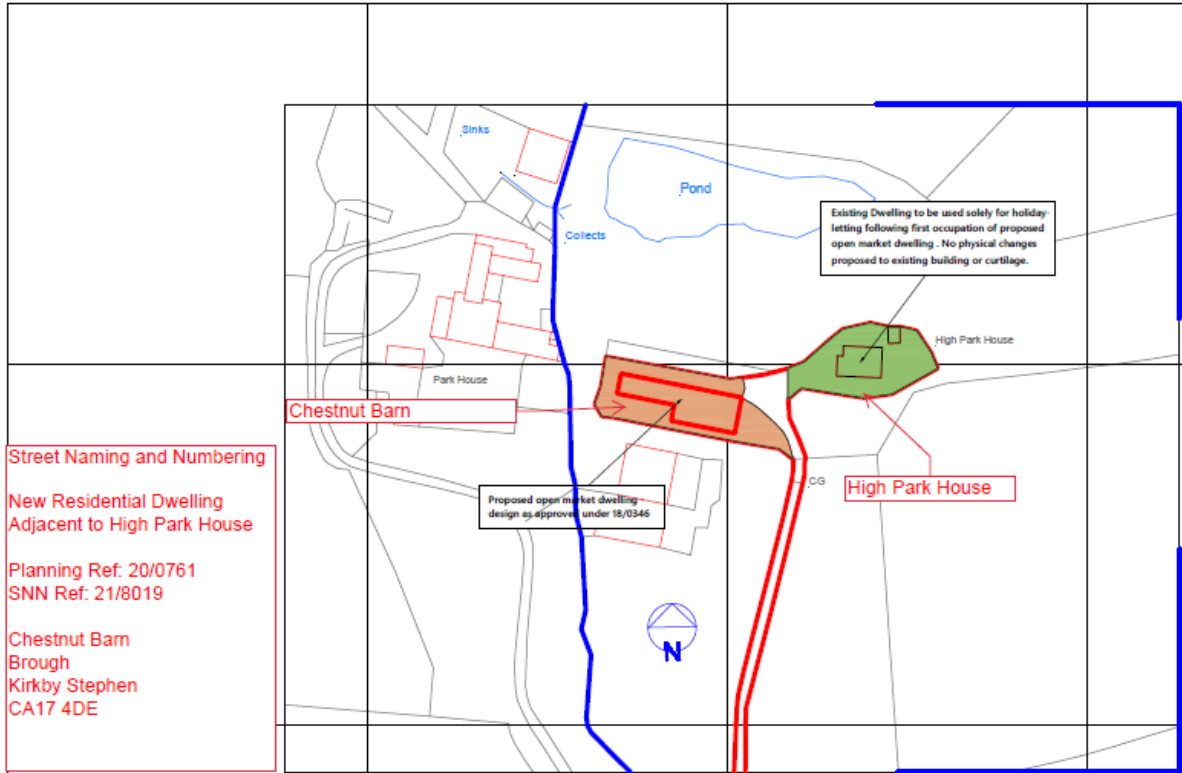

218019-Chestnut Barn Brough Kirkby Stephen Location Plan

Street Naming and Numbering
New Residential Dwelling
Adjacent to High Park House
Planning Ref: 20/0761
SNN Ref: 21/8019
Chestnut Barn
Brough
Kirkby Stephen
CA17 4DE

SITE LOCATION PLAN
Scale 1:1250

APPROVED

Eden
District Council

Mansion House, Friargate,
Penrith, CA11 7YG
Tel: 01768 817817
www.eden.gov.uk

R
C