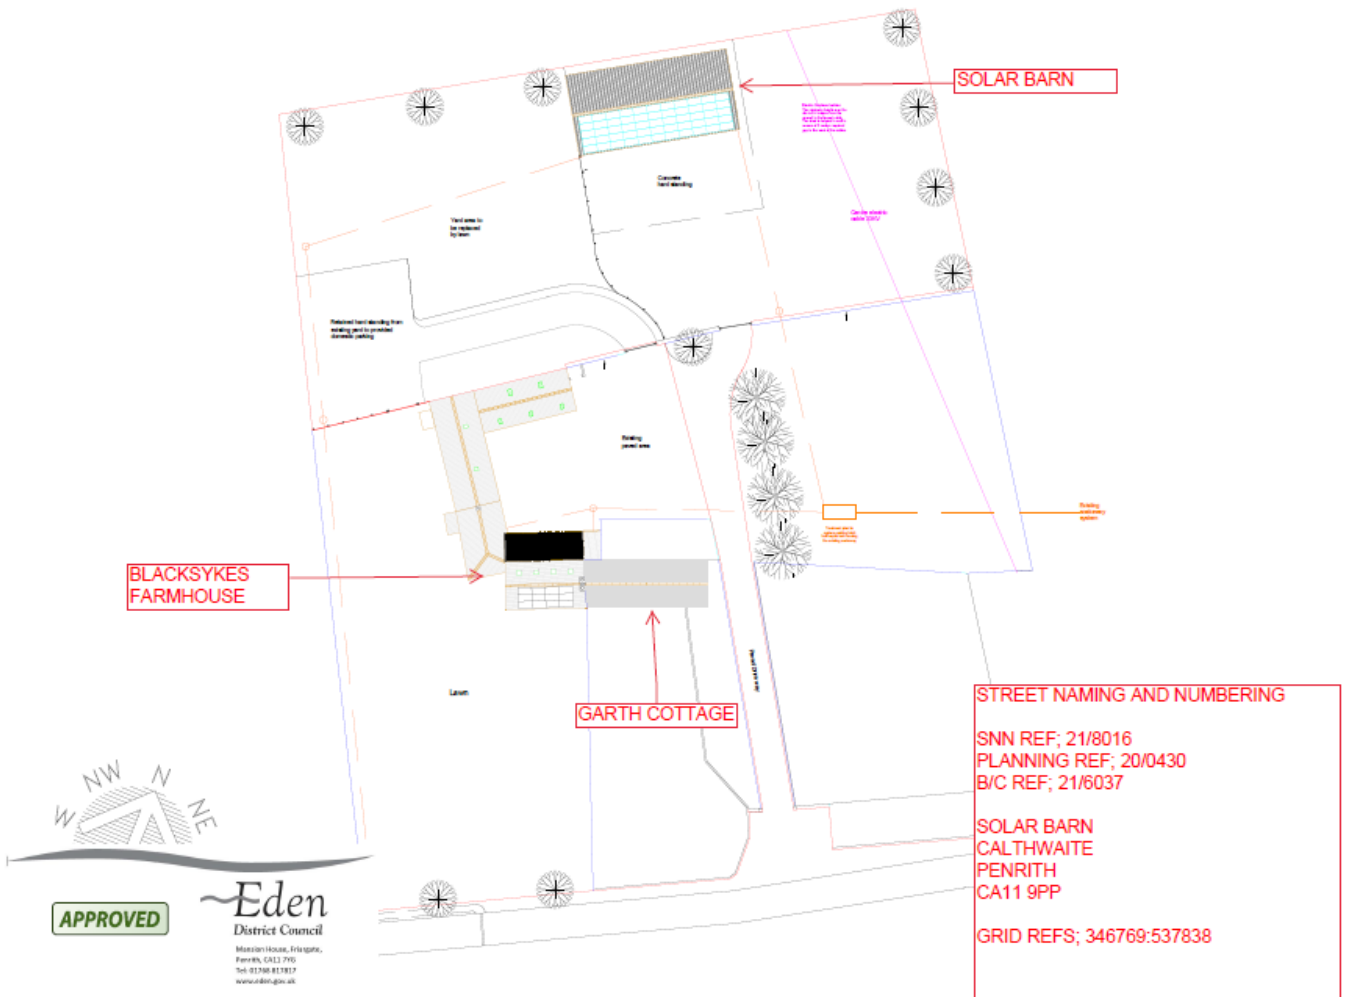

218016-SOLAR BARN CALTHWAITE PENRITH LOCATION PLAN

SOLAR BARN

BLACKSYKES FARMHOUSE

GARTH COTTAGE

STREET NAMING AND NUMBERING

SNN REF; 21/8016
 PLANNING REF; 20/0430
 B/C REF; 21/6037

SOLAR BARN
 CALTHWAITE
 PENRITH
 CA11 9PP