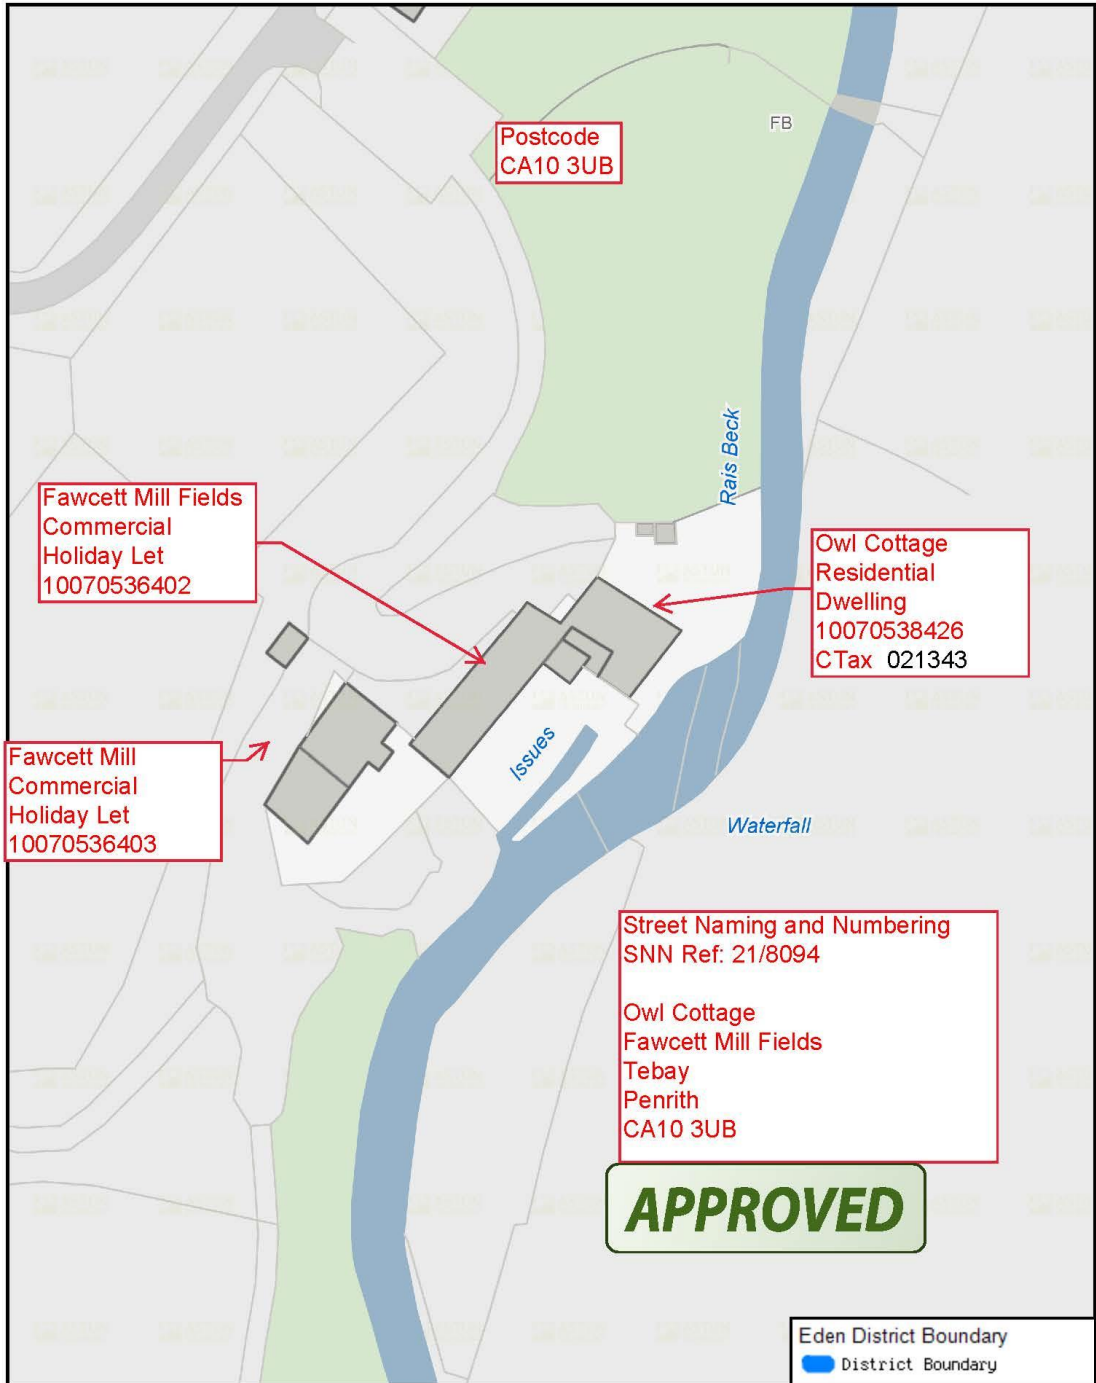

21/8094 Owl Cottage Fawcett Mill Fields

Properties at  **UB**

 N Scale: 1:709

© Crown copyright. All rights reserved. Eden District Council Licence No: 100023754

Printed on: 2021-09-23 08:56:52 by debbier@EDEN