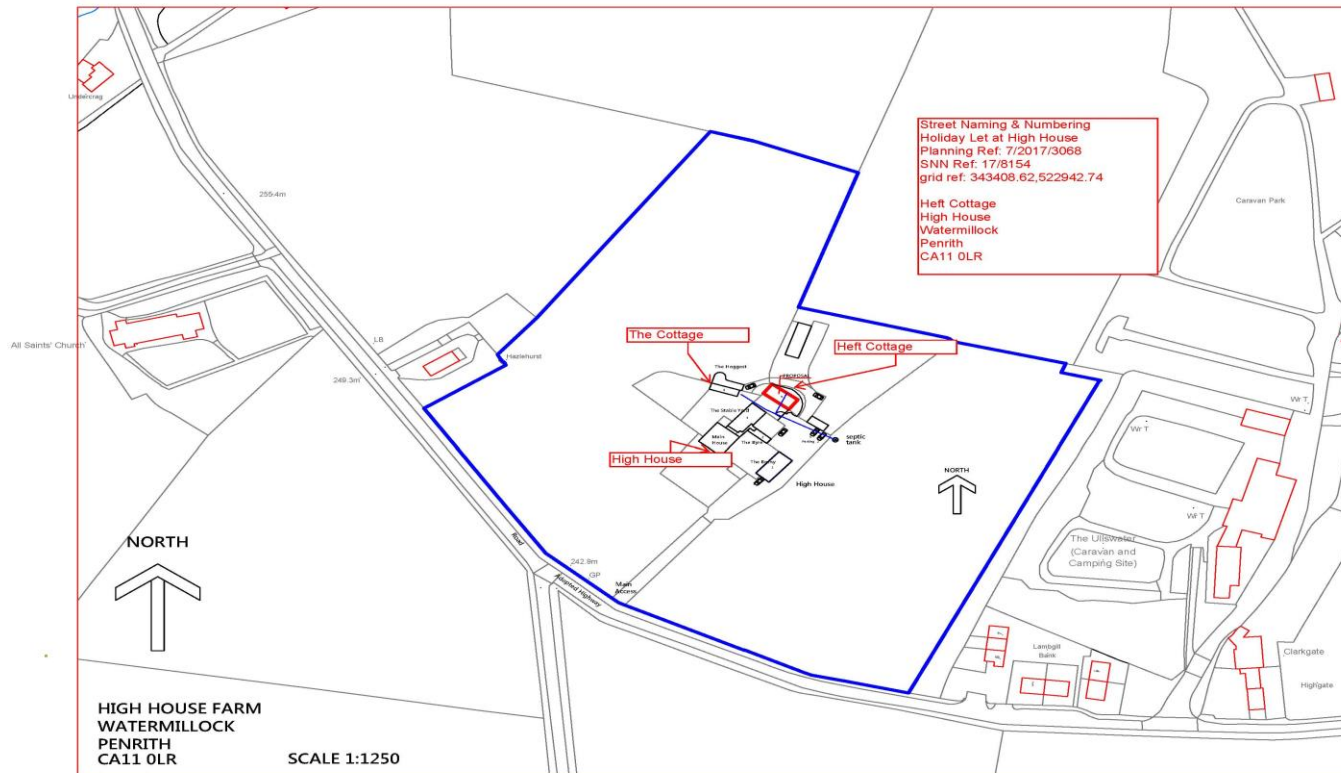

17/8154 Heft Cottage Watermillock Development Plan

©Crown Copyright. All rights reserved. Licence no. 100019980