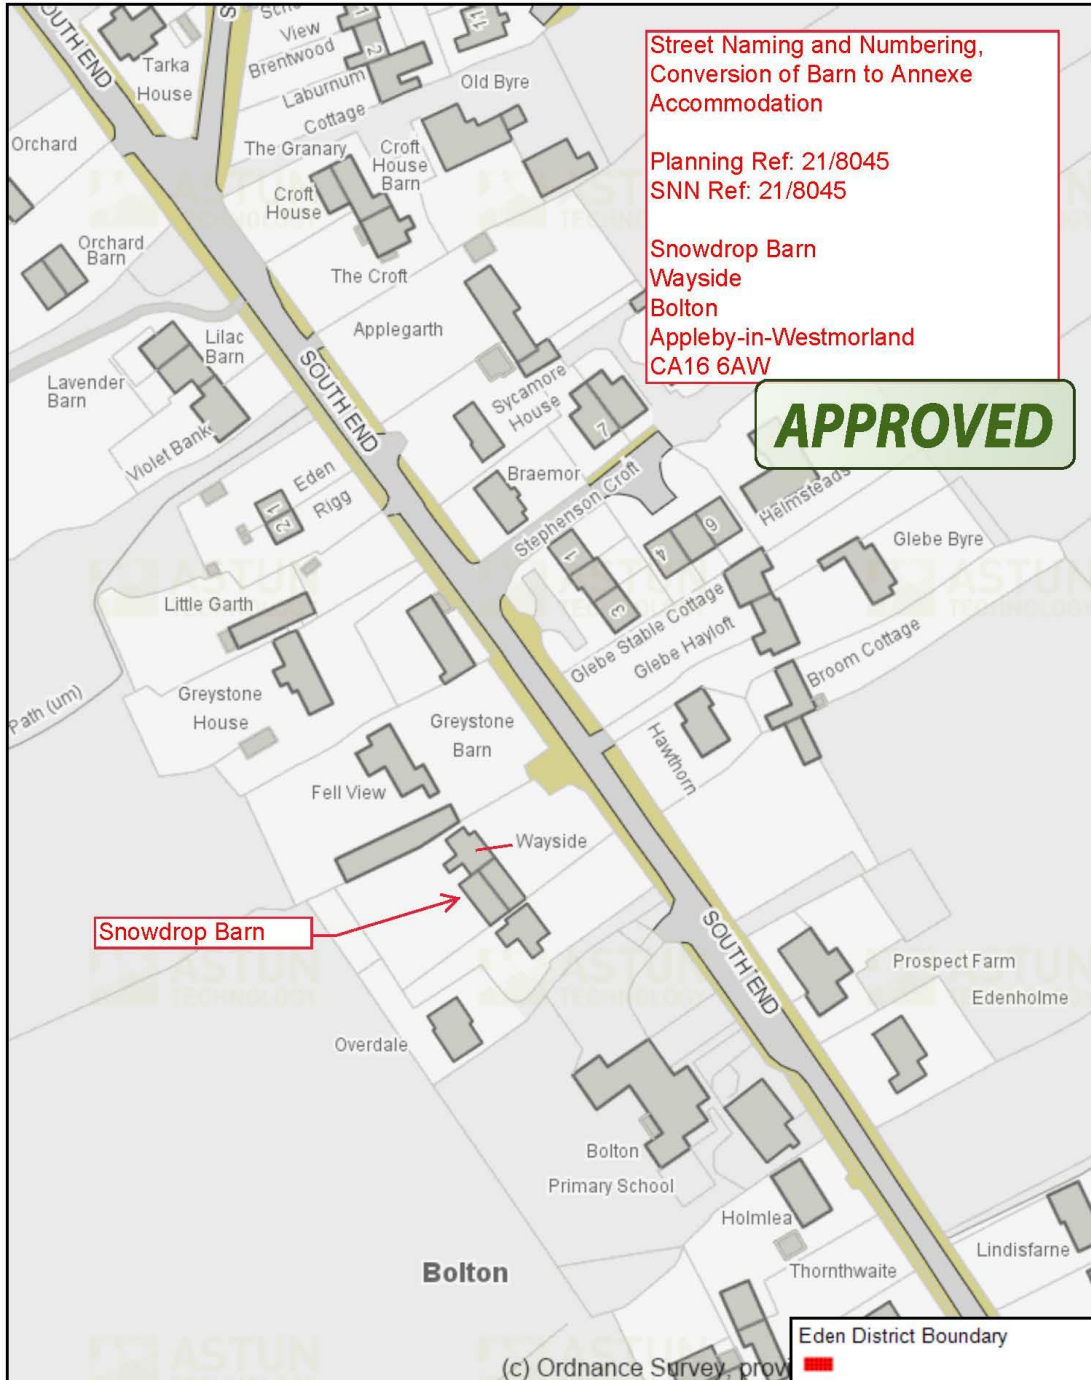

21/8045 Snowdrop Barn

21/8045 Snowdrop Barn, Wayside, Bolton

N Scale: 1:1417

Printed on: 2021-05-10 11:26:24 by debbie@EDEN

© Astun Technology Ltd