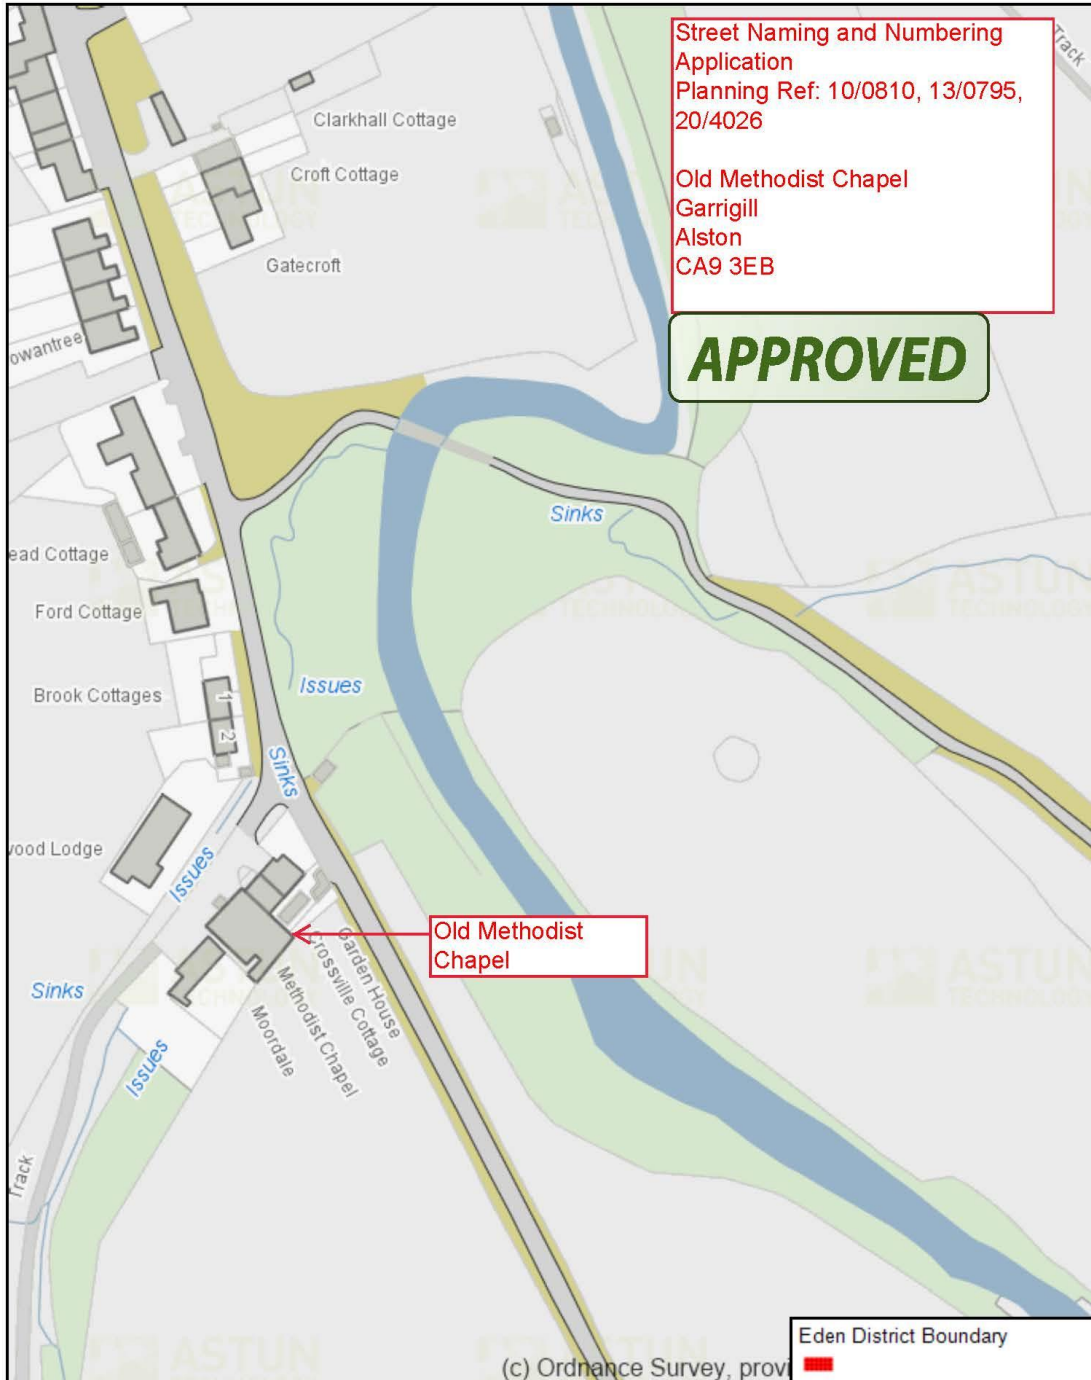

21/8046 Old Methodist Chapel

Street Naming and Numbering Application
Planning Ref: 10/0810, 13/0795, 20/4026
Old Methodist Chapel
Garrigill
Alston
CA9 3EB

APPROVED

Old Methodist Chapel

Eden District Boundary

21/8046 Old Methodist Chapel Garrigill

N Scale: 1:1417

Printed on: 2021-05-10 10:54:30 by debbier@EDEN

© Astun Technology Ltd