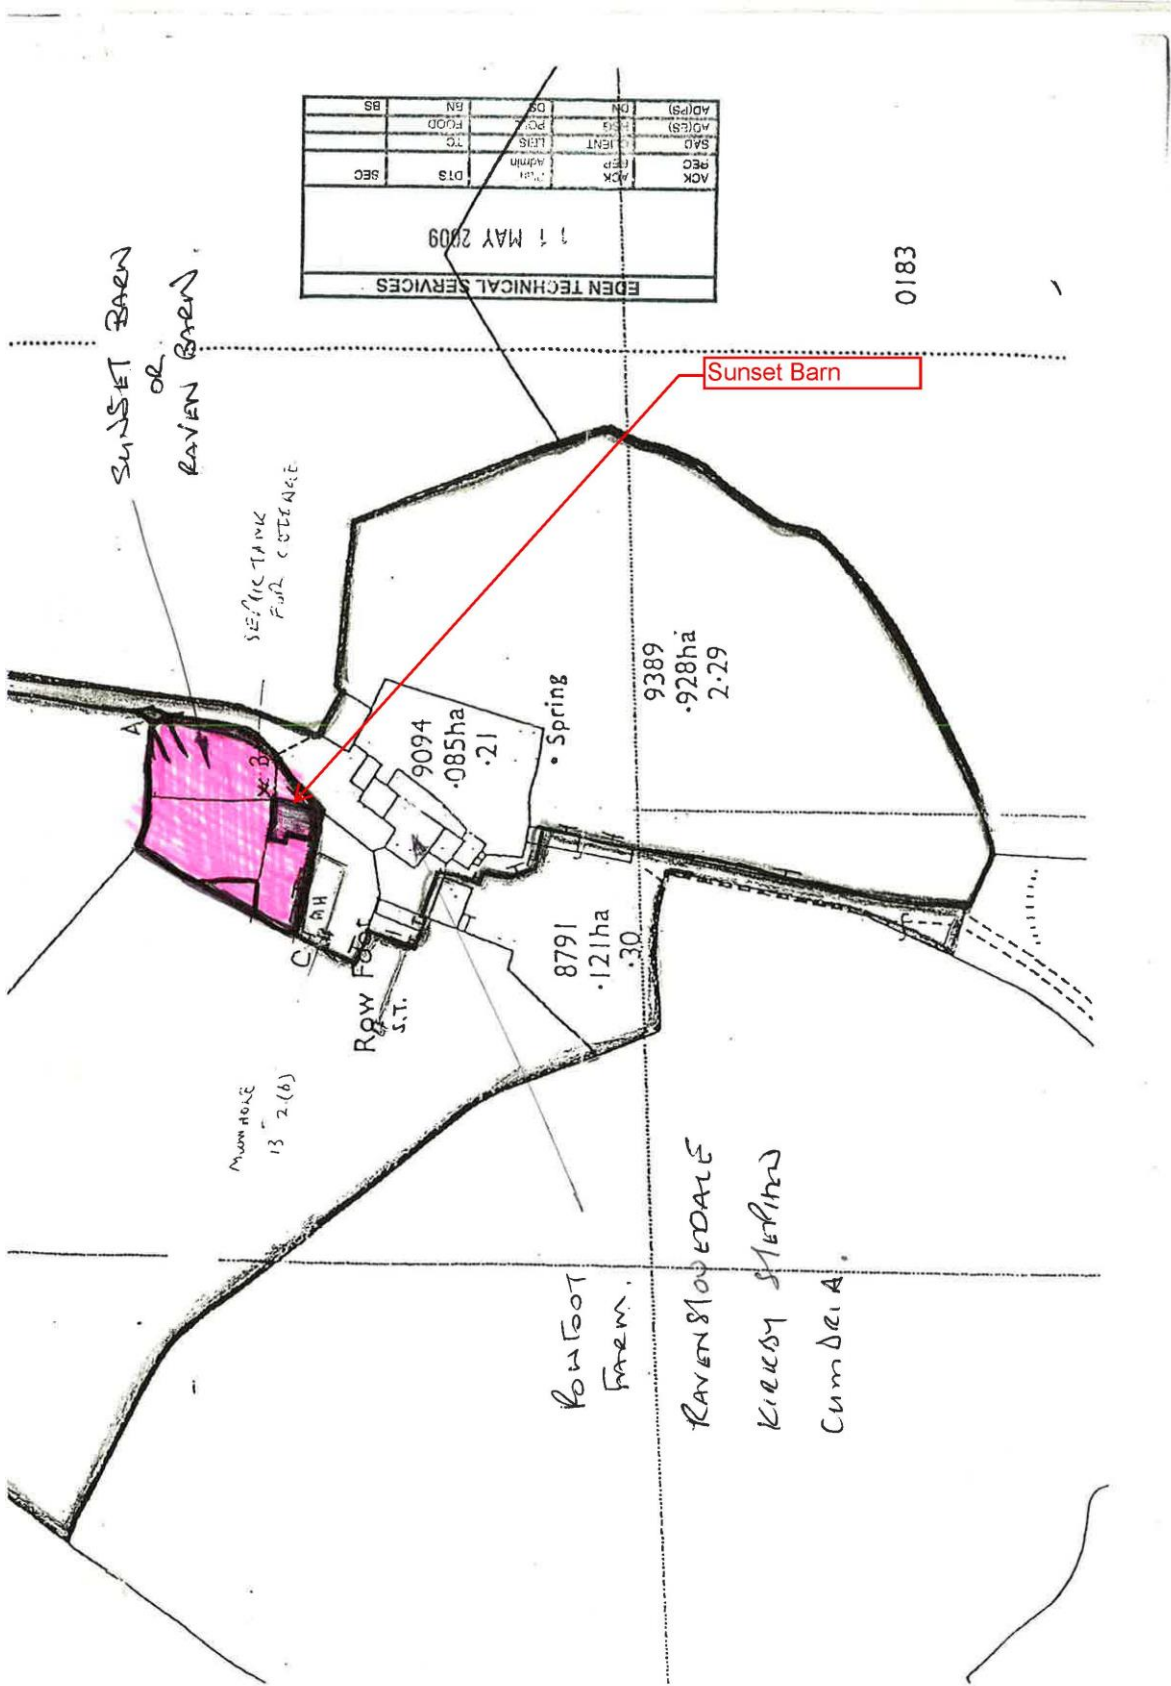

08/8353 Sunset Barn Ravenstonedale CA17 4NN Development Plan

EDEN TECHNICAL SERVICES		17 MAY 2009	
ACK	REC	ACK	REC
SEC	DTS	Admin	Admin
		MENT	MENT
		FOOD	FOOD
		BS	BS

0183

SUNSET BARN
or
RAVEN BARN

Sunset Barn

SEWICTANK
FUEL STORAGE

• Spring

9094
•085ha
.21

9389
•928ha
2.29

ROW FOOT
S.T.

8791
•121ha
.30

MURK HOLE
13 2(b)

LOW FOOT
FARM

RAVENSTONEDALE
KICKBY MEATH
CUMDELA