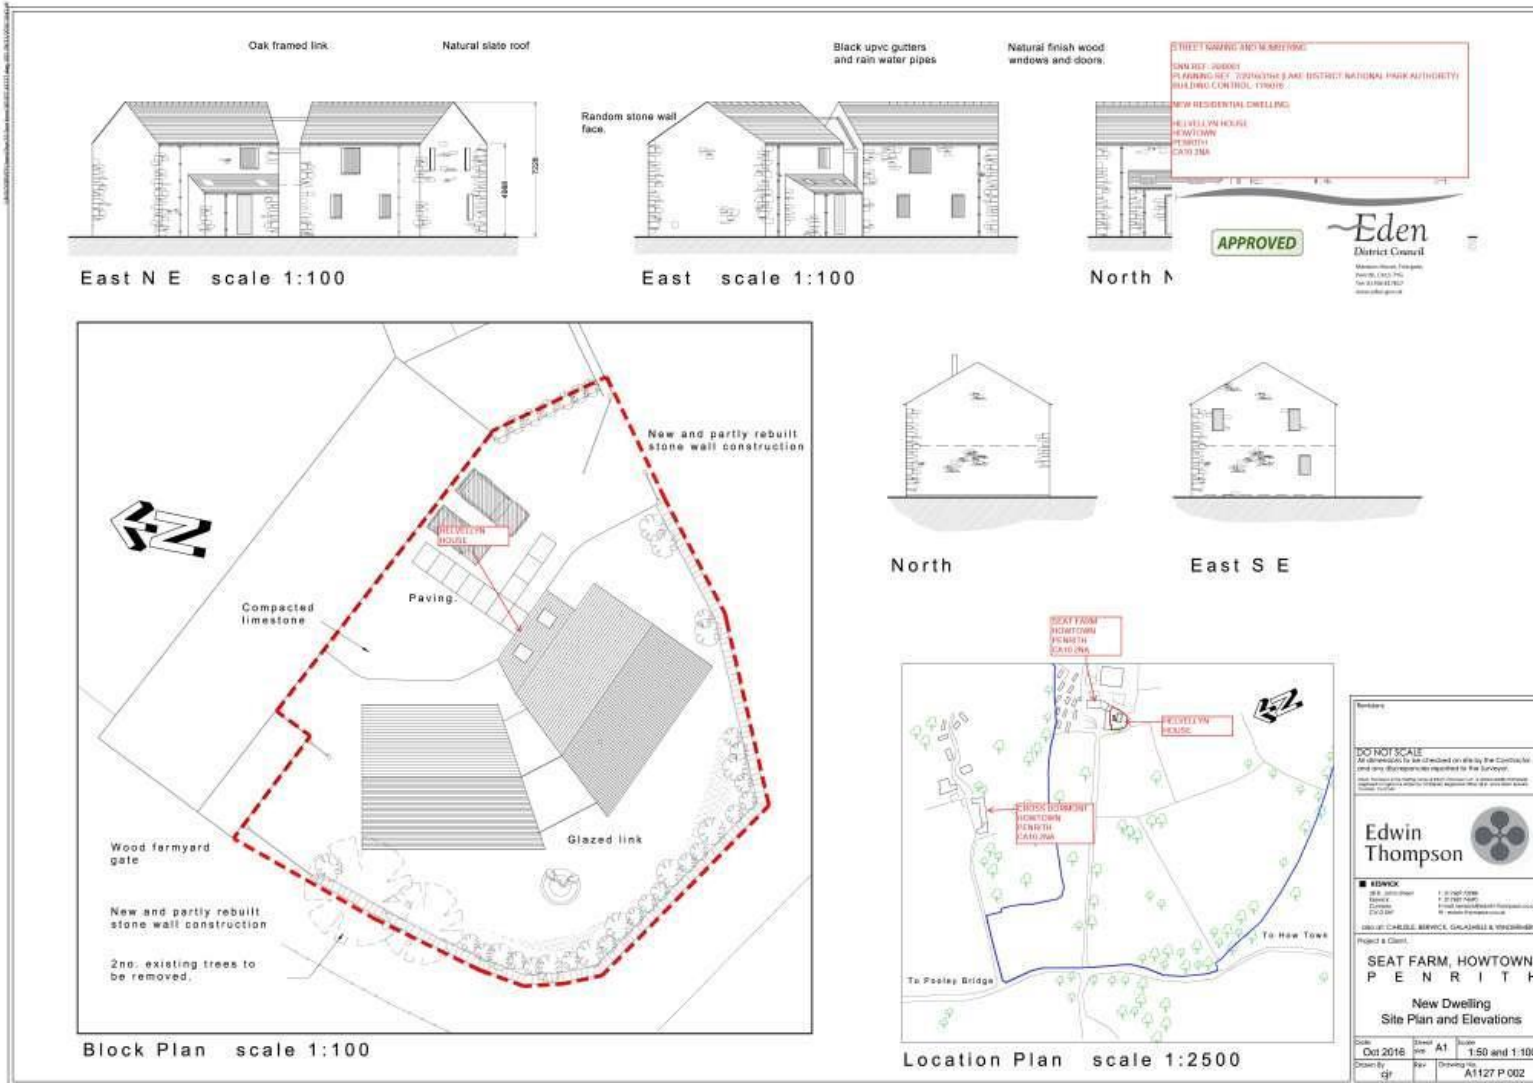

## 20-8100 – Helvellyn House Howtown Location Plan

**Edwin Thompson**

**SEAT FARM, HOWTOWN, PENRITH**

**New Dwelling**

**Site Plan and Elevations**

Scale: Oct 2016  
 Drawn by: [signature]  
 Checked by: [signature]  
 Date: 15/10/2016  
 Scale: A1 1:50 and 1:100  
 Drawing No: A1127 P-002