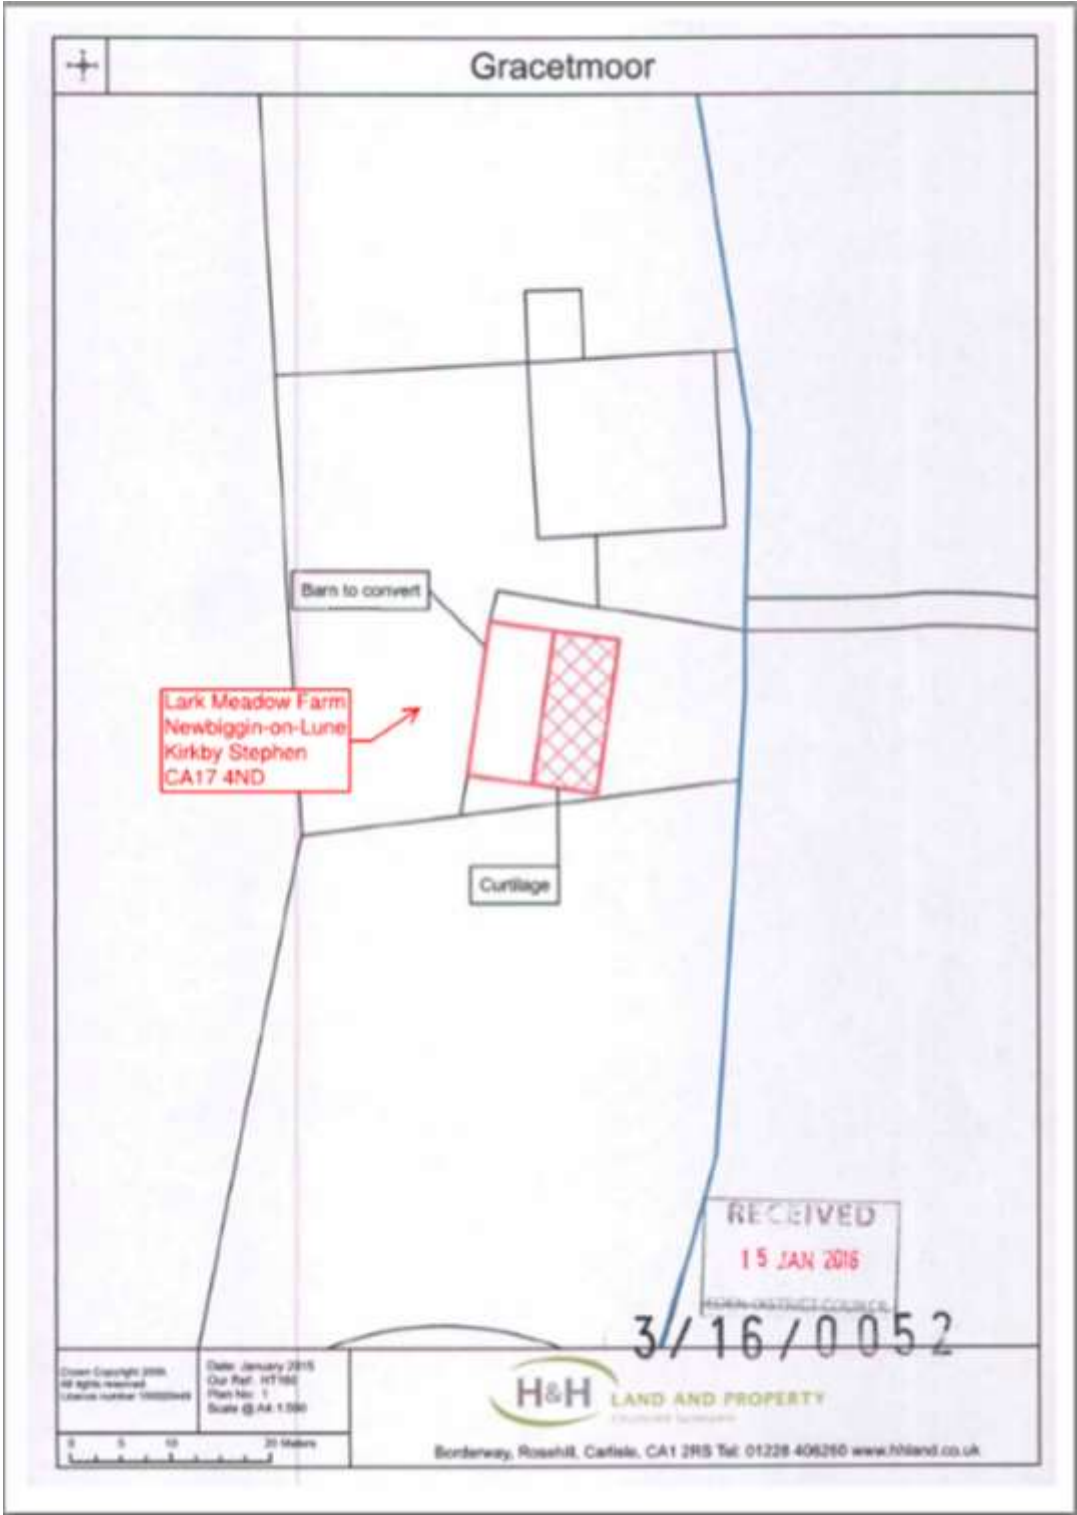

Gracetmoor

Lark Meadow Farm
Newbiggin-on-Lune
Kirkby Stephen
CA17 4ND

Barn to convert

Curtlage

RECEIVED
15 JAN 2016

3/16/0052

Date: January 2015
Our Ref: HT150
Plan No: 1
Scale @A4 1:500

H&H LAND AND PROPERTY
Estate Agents

Borderway, Rosehill, Carlisle, CA1 2RS Tel: 01228 406260 www.hhland.co.uk