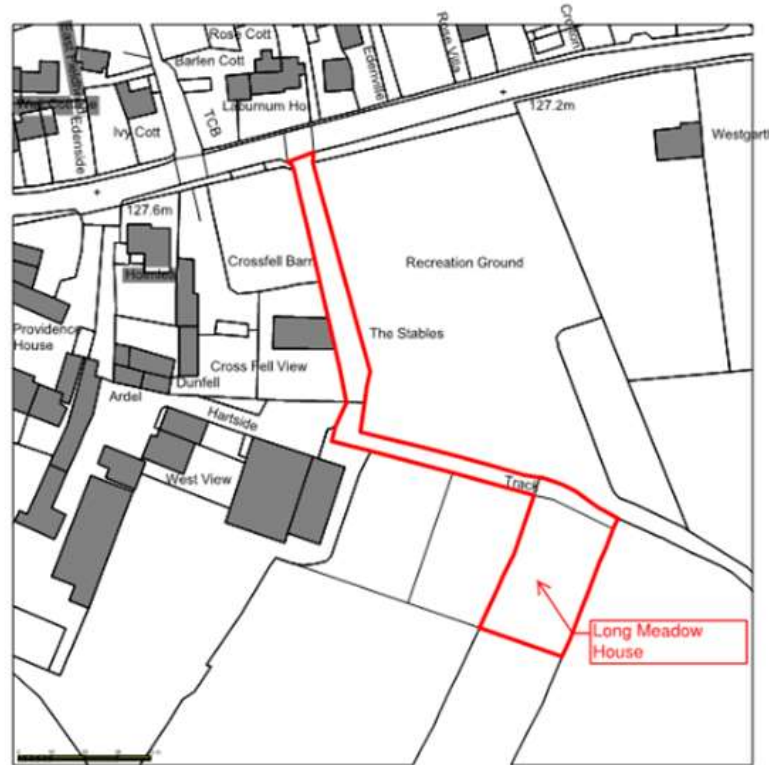

16/8129 Long Meadows House, Winskill, Penrith, Development Plan

STREET NAMING & NUMBERING
 New Residential Dwelling
 Planning Ref 16/0558
 Grid Ref: 358,174.572 , 534,824.656
 SNN Ref: 16/8129

Long Meadow House
 Winskill
 Penrith
 CA10 1PD