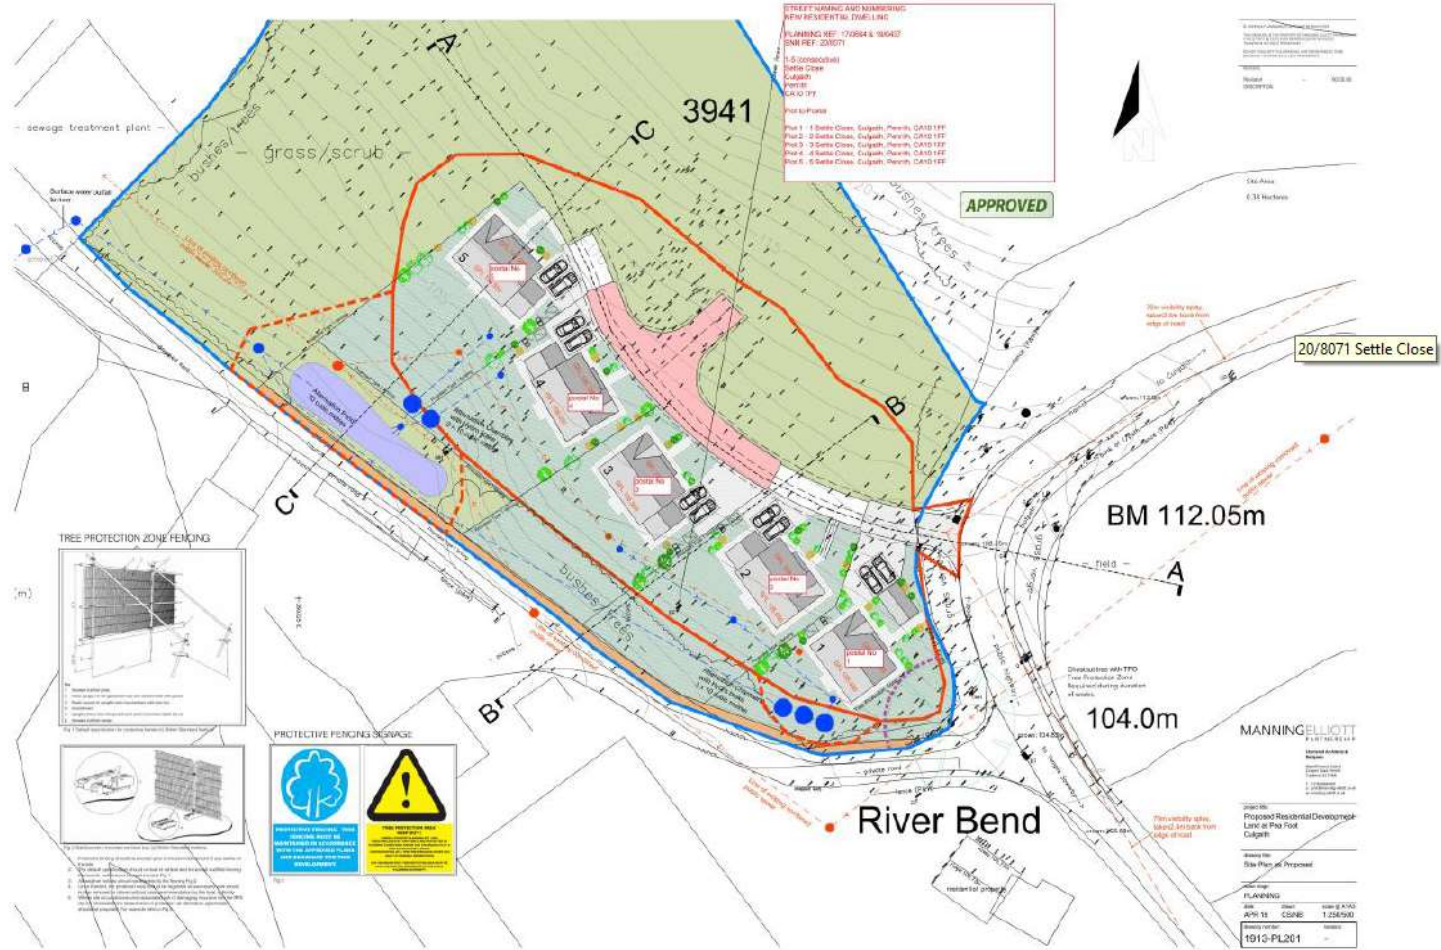

# 20/8071 Settle Close, Culgaith, Penrith

<b>Plot Number</b>	<b>Property Number and Address</b>
Plot 1	1, Settle Close, Culgaith, Penrith, CA10 1FF
Plot 2	2, Settle Close, Culgaith, Penrith, CA10 1FF
Plot 3	3,Settle Close, Culgaith, Penrith, CA10 1FF
Plot 4	4, Settle Close, Culgaith, Penrith, CA10 1FF
Plot 5	5, Settle Close, Culgaith, Penrith, CA10 1FF