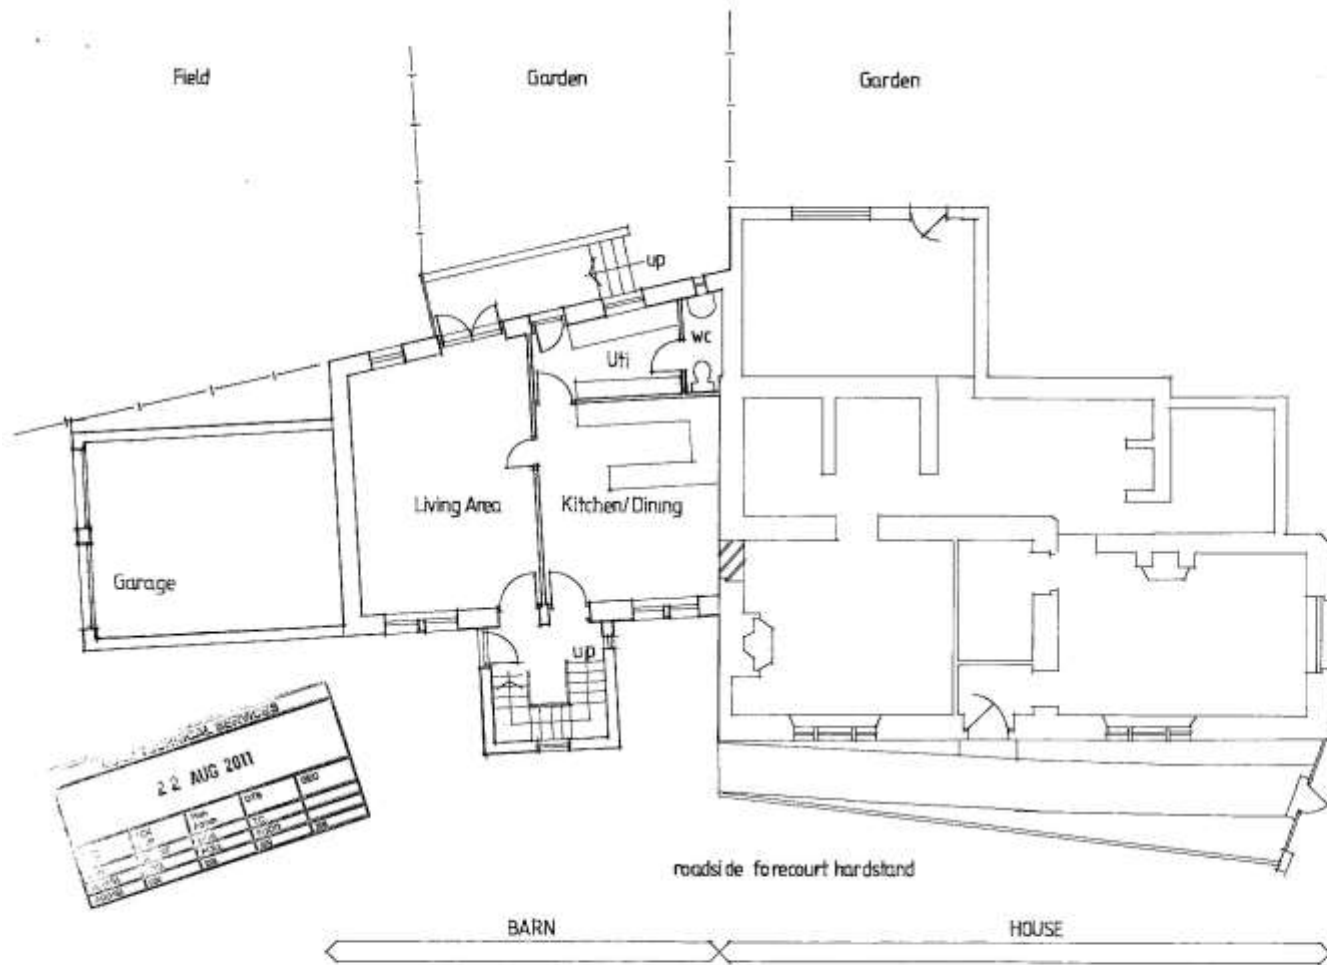

ABCDE Stock fencing  
 AF 7m high picket style timber fence

**3/11 0726**

Barn adjacent to the former Smiths Arms, Marketgate, Ivegill · Location and Block Plans · Scales 1/2500 ; 1/500  
 Drawing P1 · 06/2011

**3/11 0726**

Barn adjacent to the former Smiths Arms, Marketgate, Ivegill · Ground Floor as Proposed · Scale 1/100 · 03/2011  
 Drawing P5