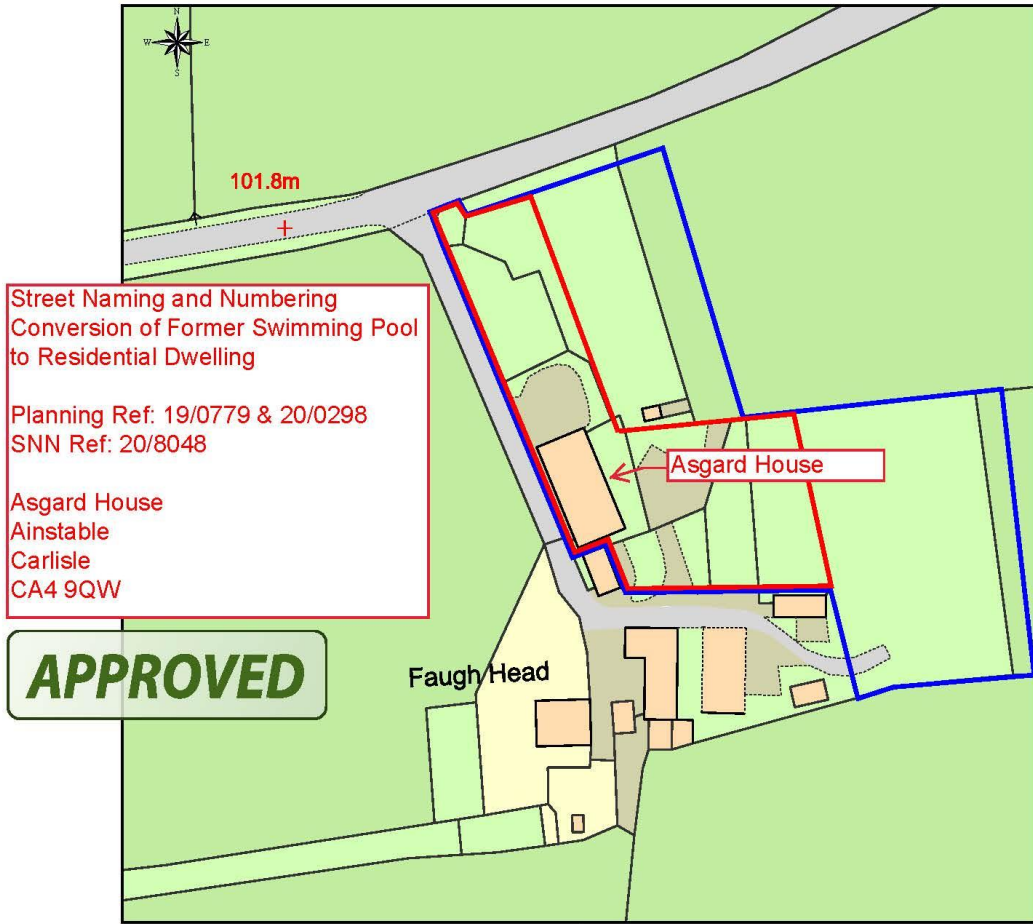

20/8048 Asgard House

0m 20m 40m 60m 80m 100m

Scale: 1:1250, paper size: A4

Location Plan 819