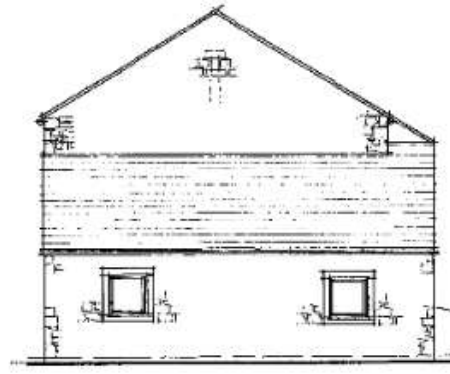

West Elevation

Proposals
Roundthwaite Abbey
Convert barn to four
3no 3 bedroom Dwellings
Scale 1/100
January 2015

3/14/0506