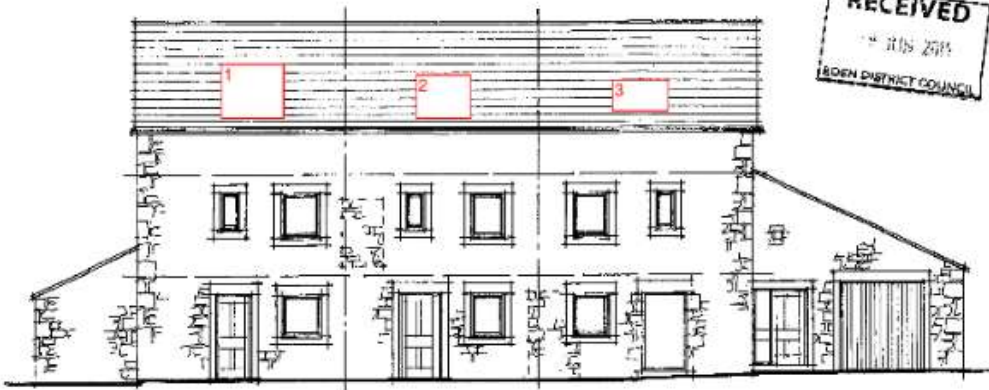

North Elevation

This drawing is prepared for the purpose of a preliminary design approval. ALL INFORMATION IS PROVISIONAL AND SUBJECT TO SITE VISITING. DO NOT SCALE FROM THIS DRAWING.