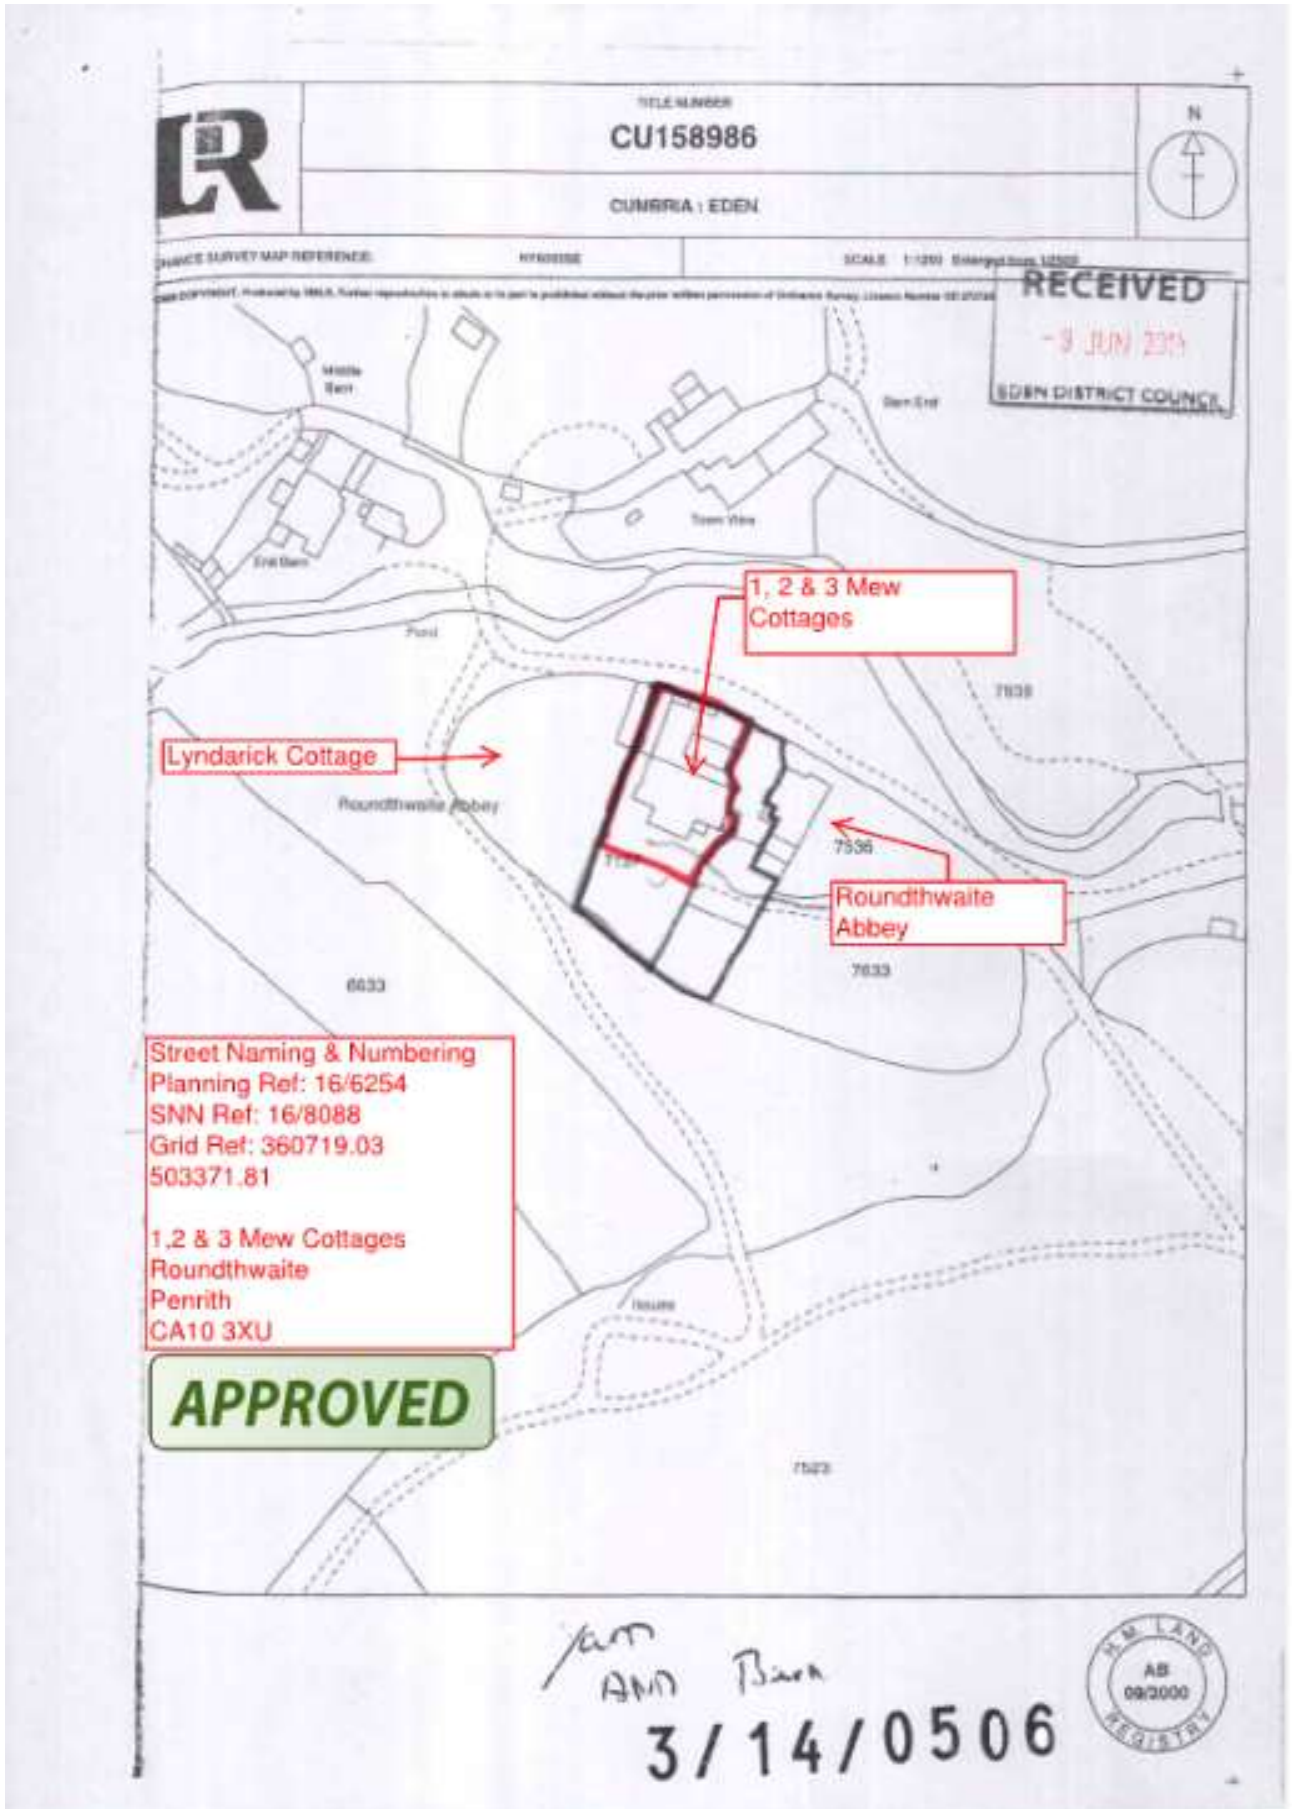

16/8088 1-3 Mew Cottages, Roundthwaite, Penrith, Cumbria

Drawing Number RA2015-006

RECEIVED
14 JUL 2015
BARN DISTRICT COUNCIL

East Elevation

North Elevation

This drawing is prepared for the purpose of a preliminary design approval. ALL INFORMATION IS PROVISIONAL AND SUBJECT TO SITE VISITING. DO NOT SCALE FROM THIS DRAWING.

South Elevation

J. Birch Architect, R.I.B.A., The Old Tannery, Malton Lane, Brailley, Kettleby, West Yorkshire, YO20 1DF

West Elevation

Proposals
Roundthwaite Abbey
Convert barn to four
3no 3 bedroom Dwellings
Scale 1/100
January 2015