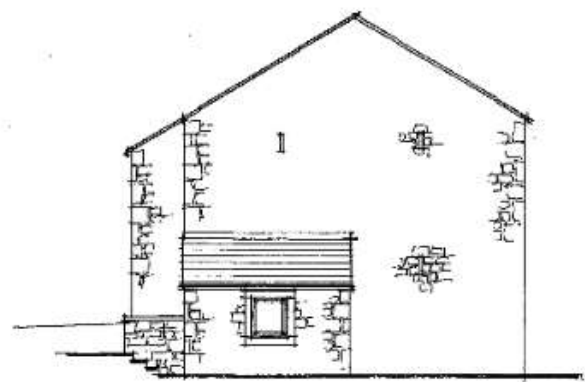

Drawing Number RA2015-006

RECEIVED
14 JUL 2015
BARN DISTRICT COUNCIL

East Elevation