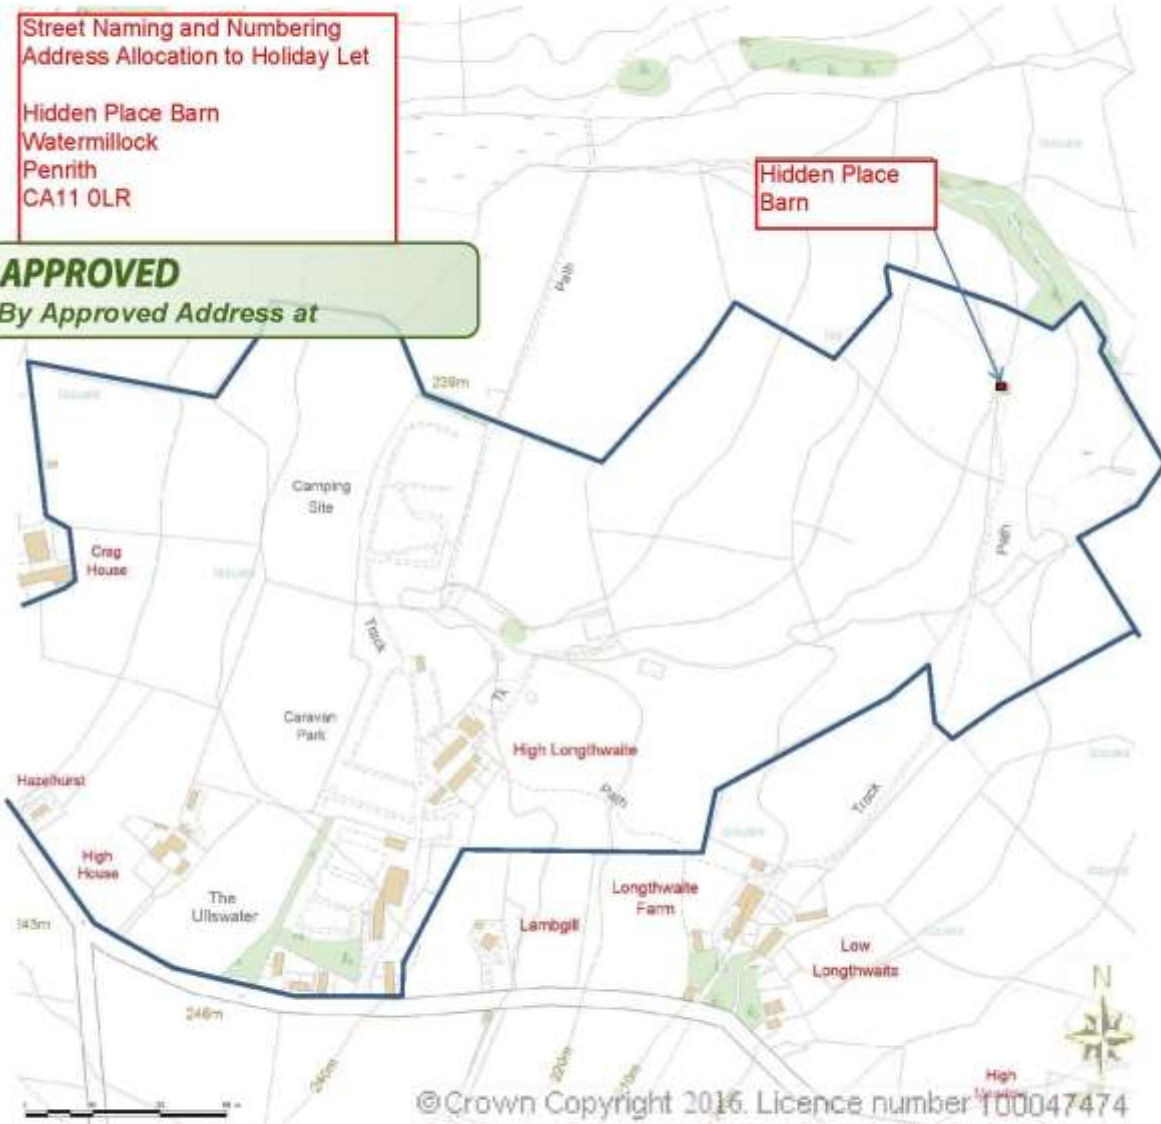

# 18/8018 Hidden Place Barn, Watermillock, Penrith Address Allocation

OUT BARN, ULLSWATER CARAVAN PARK, WATERMILLOCK  
Vector Map Local 1km x 1km  
SCALE 1:5000  
CENTRE COORDINATES: 343759, 523179

Street Naming and Numbering  
Address Allocation to Holiday Let

Hidden Place Barn  
Watermillock  
Penrith  
CA11 0LR

**APPROVED**  
By Approved Address at

Supplied by Streetwise Maps Ltd  
www.streetwise.net  
Licence No: 100047474  
06/06/2016 13:00:30