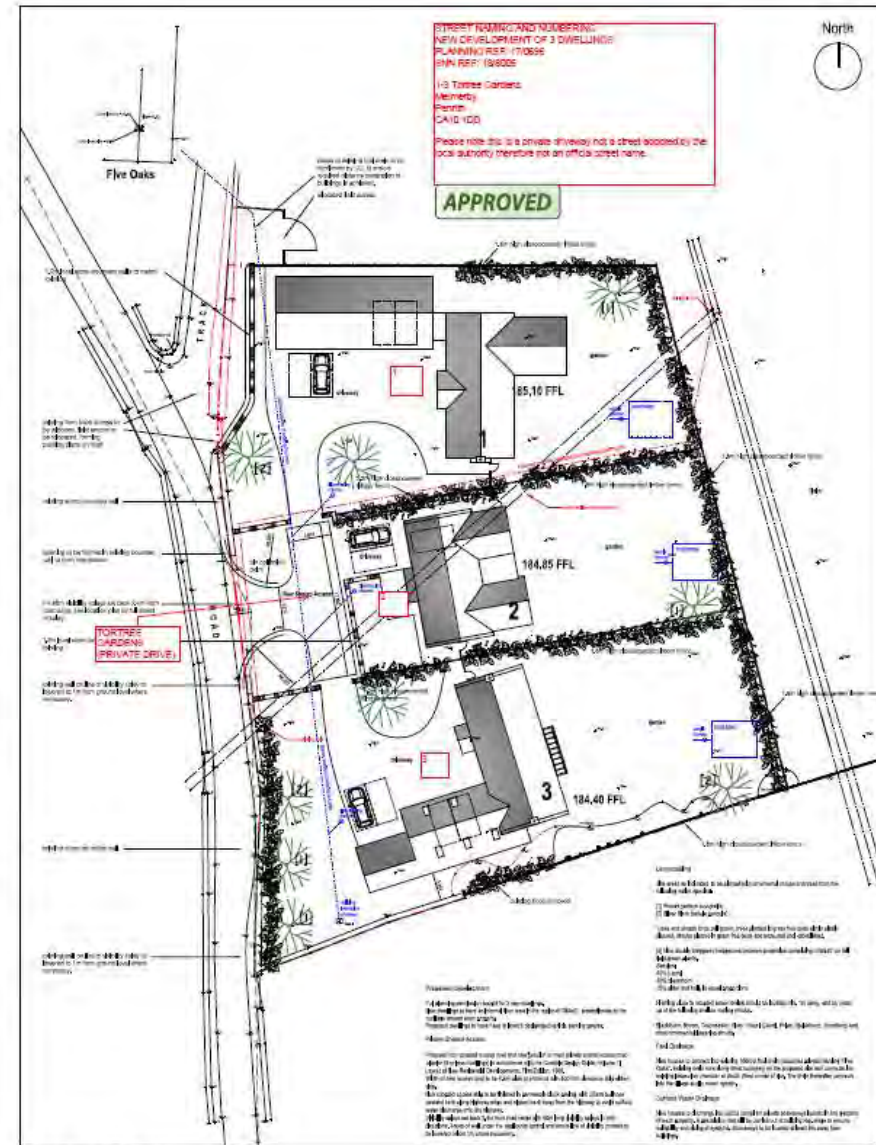

# 18/8005 1-3 Tortree Gardens, Melmerby

AS EXISTING Site Plan (shd 1256)

AS PROPOSED Site Plan (shd 1256)

	Graham C. Norman Architects 100-102 RIBA	AS EXISTING AND PROPOSED SITE LAYOUT	110x45-06
		SITE ADJACENT TO NEW DUAL RESIDENTIAL DEVELOPMENT	110x45-06