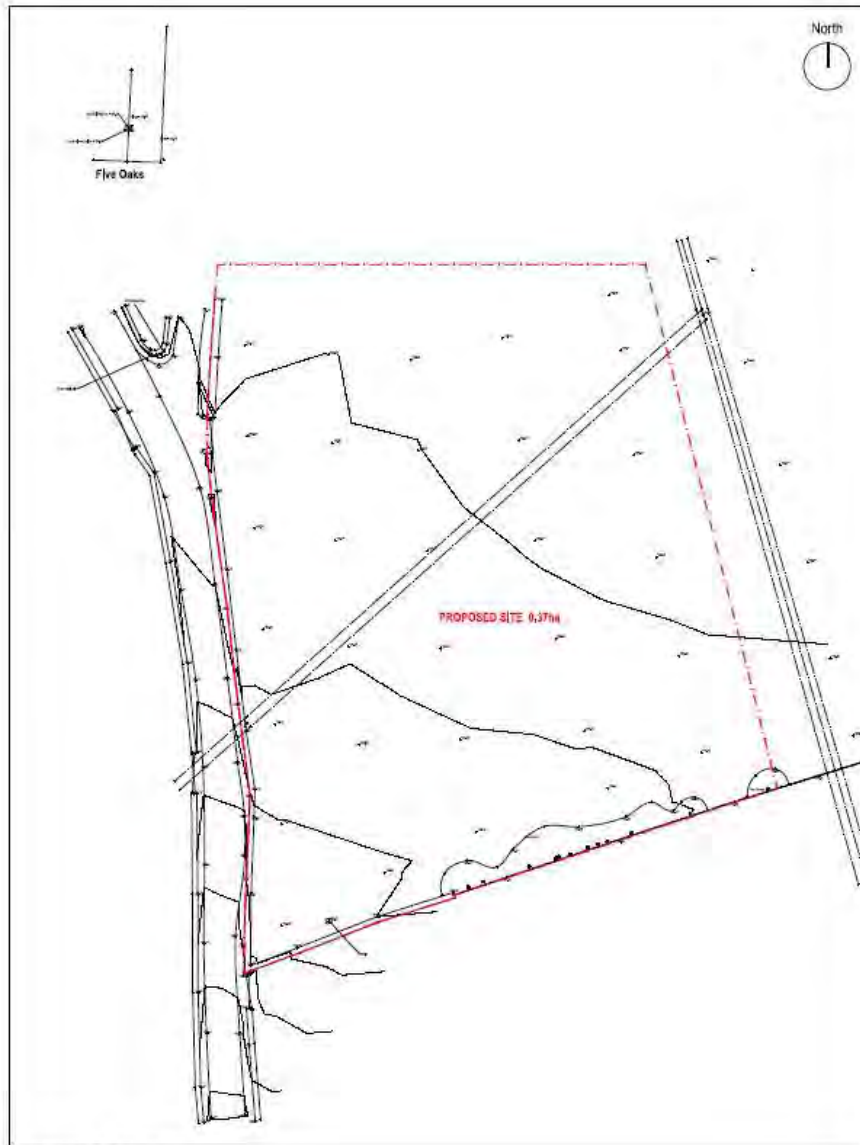

# 18/8005 1-3 Tortree Gardens, Melmerby

AS EXISTING Site Plan (shd 1256)

AS PROPOSED Site Plan (shd 1256)

	Graham C. Norman Architects 100-102 RIBA	AS EXISTING AND PROPOSED SITE LAYOUT	110x45-06
		SITE ADJACENT TO NEW DUAL RESIDENTIAL DEVELOPMENT	110x45-06