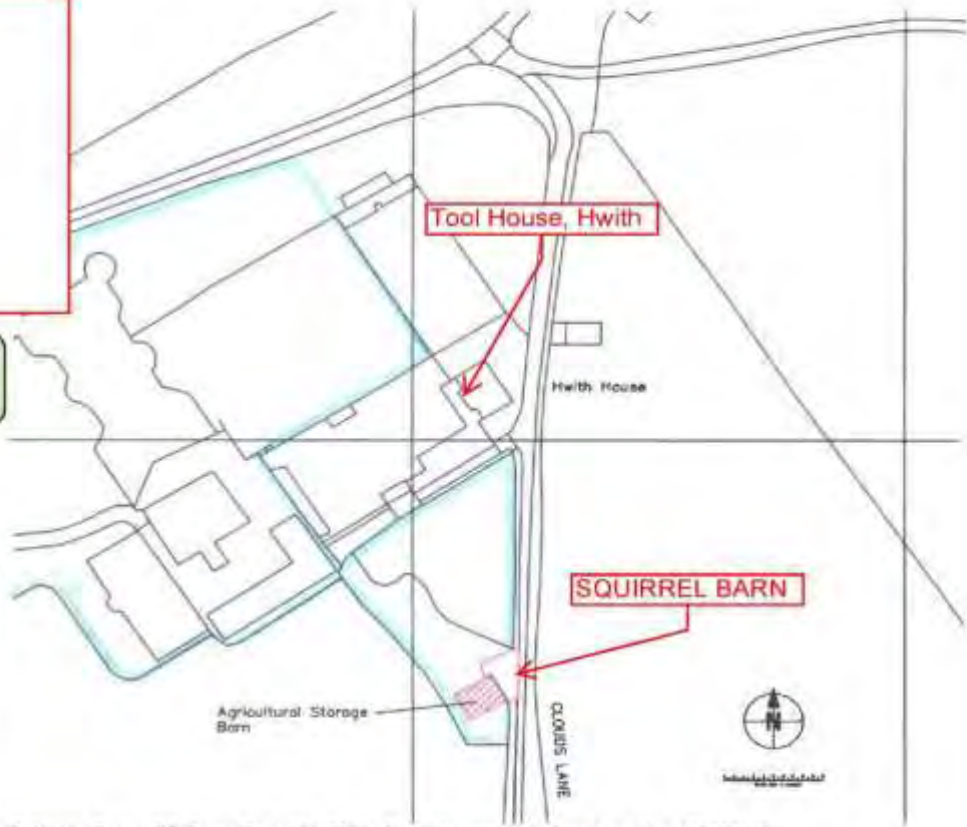

18/8050 Squirrel Barn Hwith

STREET NAMING & NUMBERING
Planning Ref: 14/0924
SNN Ref: 18/8050

Squirrel Barn
Hwith
Ravenstonedale
Kirkby Stephen
CA17 4LL

APPROVED

3/14/0924

EDEN DISTRICT COUNCIL
10/10/14

Ordnance Survey (c) Crown Copyright 2014. All rights reserved. Licence number 100022432

Scale: 1:1250