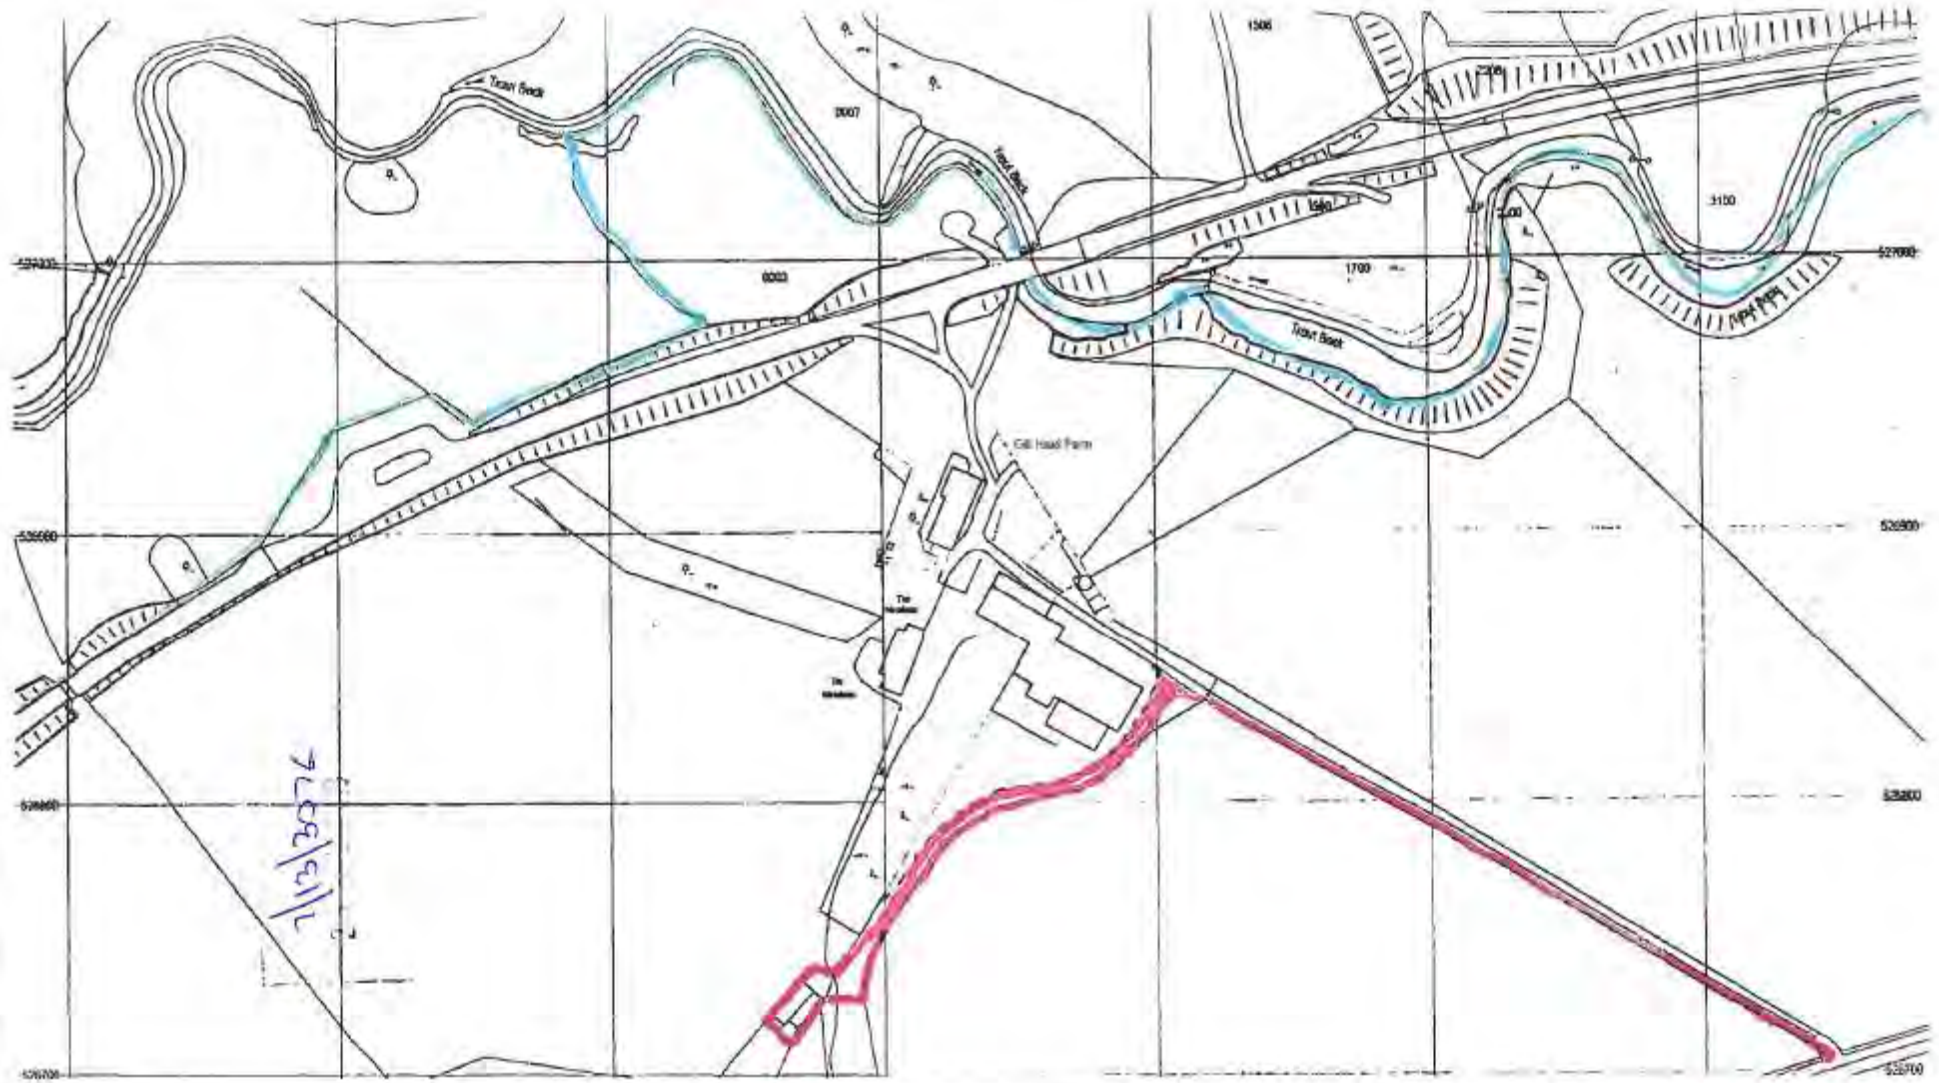

16/8039 - Curlew Cottage, Troutbeck Development Plan

**B Armstrong-Payne Dip TP MRTPI
Planning Consultant**

DEVELOPMENT AT GILL HEAD FARM, TROUTBECK

LOCATION PLAN 09/058-01

SCALE: 1:2500