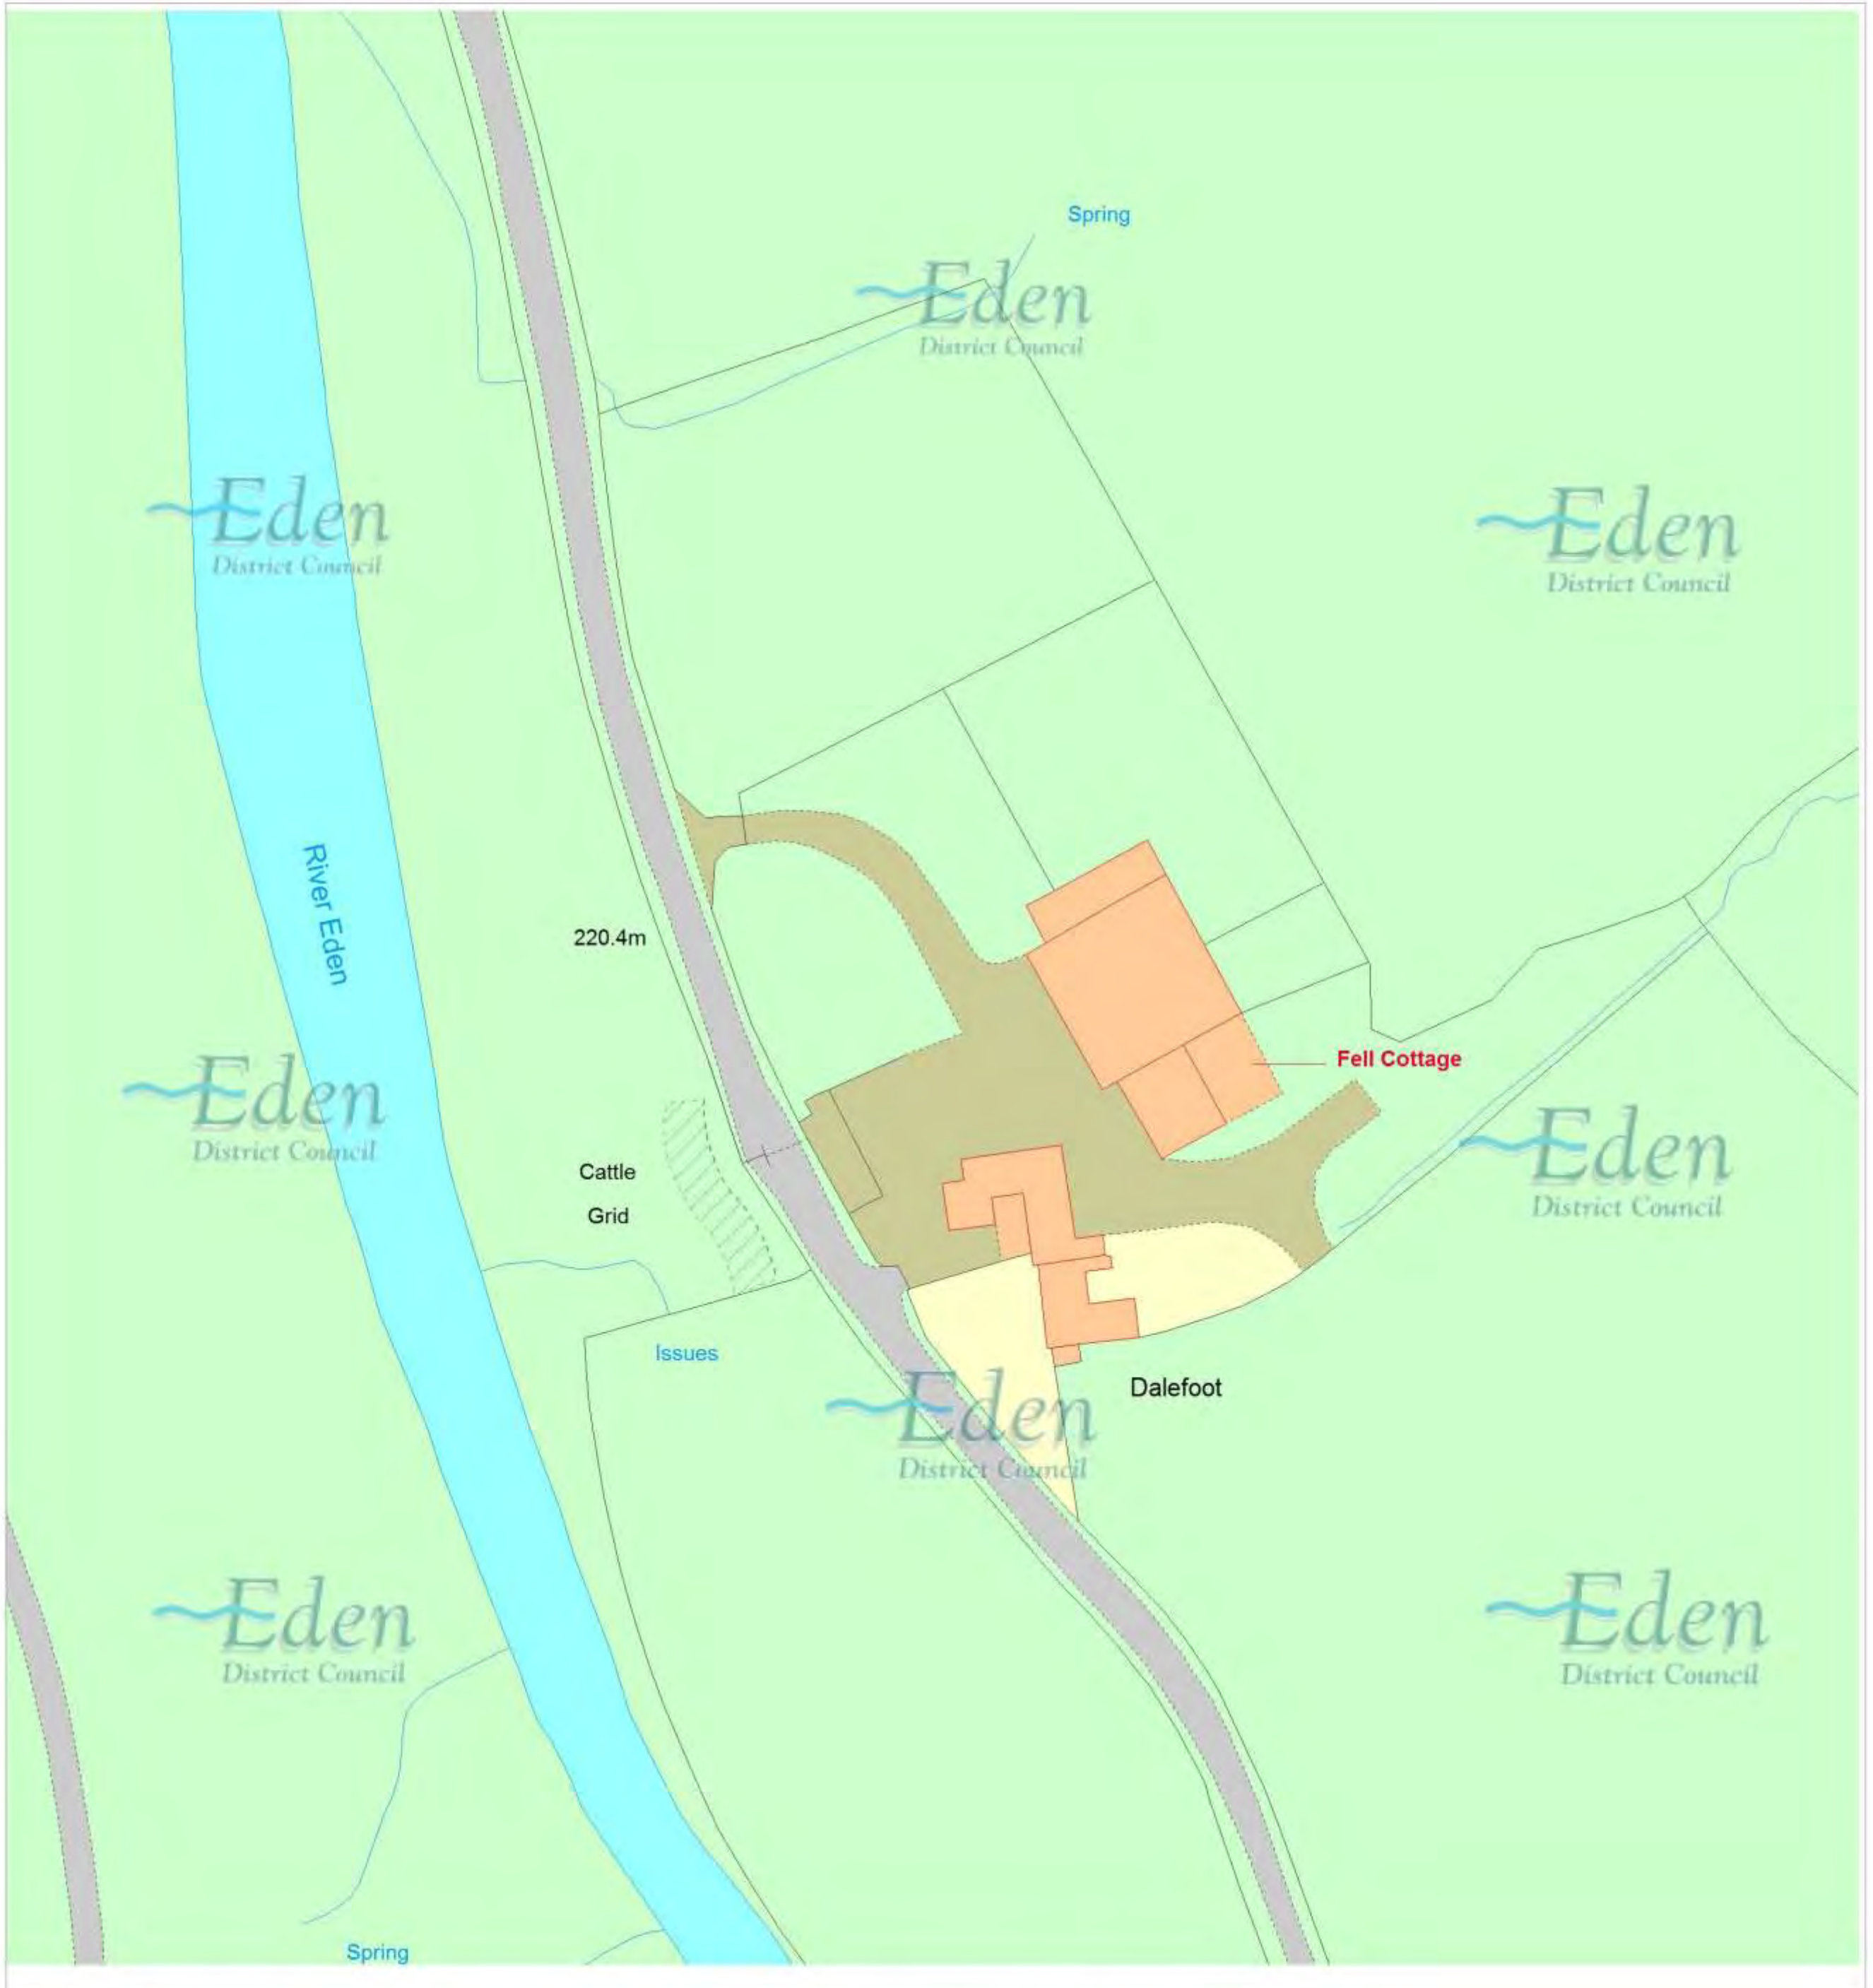

Department of Communities

Title: 16/8063 Fell Cottage, Mallerstang, Kirkby Stephen, CA17 4JT

Ordnance Survey© Crown Copyright and database rights (100023754)(2016)

Drawn By: SNN
Scale: 1:1250
Date: 7th April 2016
Parish:
Centered On: 378232,504209
SITE CENTRED