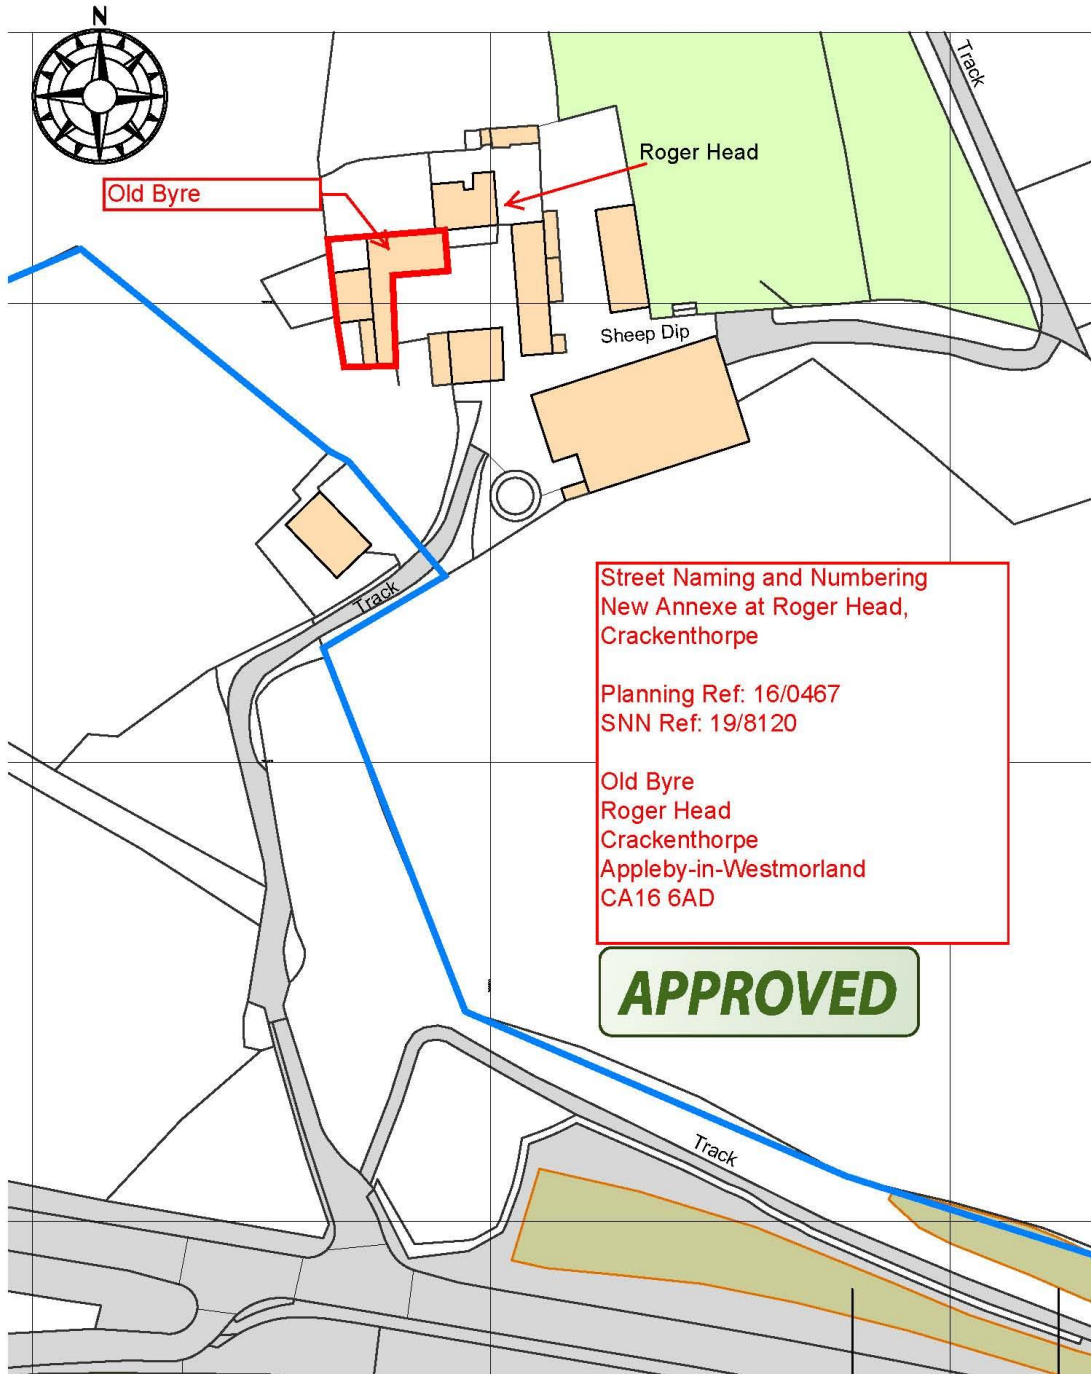

19/8120 Old Byre Roger Head

Ordnance Survey, (c) Crown Copyright 2016. All rights reserved. Licence number 100022432

Revisions			
DRAWING			
Roger Head Crackenthorpe			
DATE	01/04/2016	PAPER	A4
SCALE	1:1250		