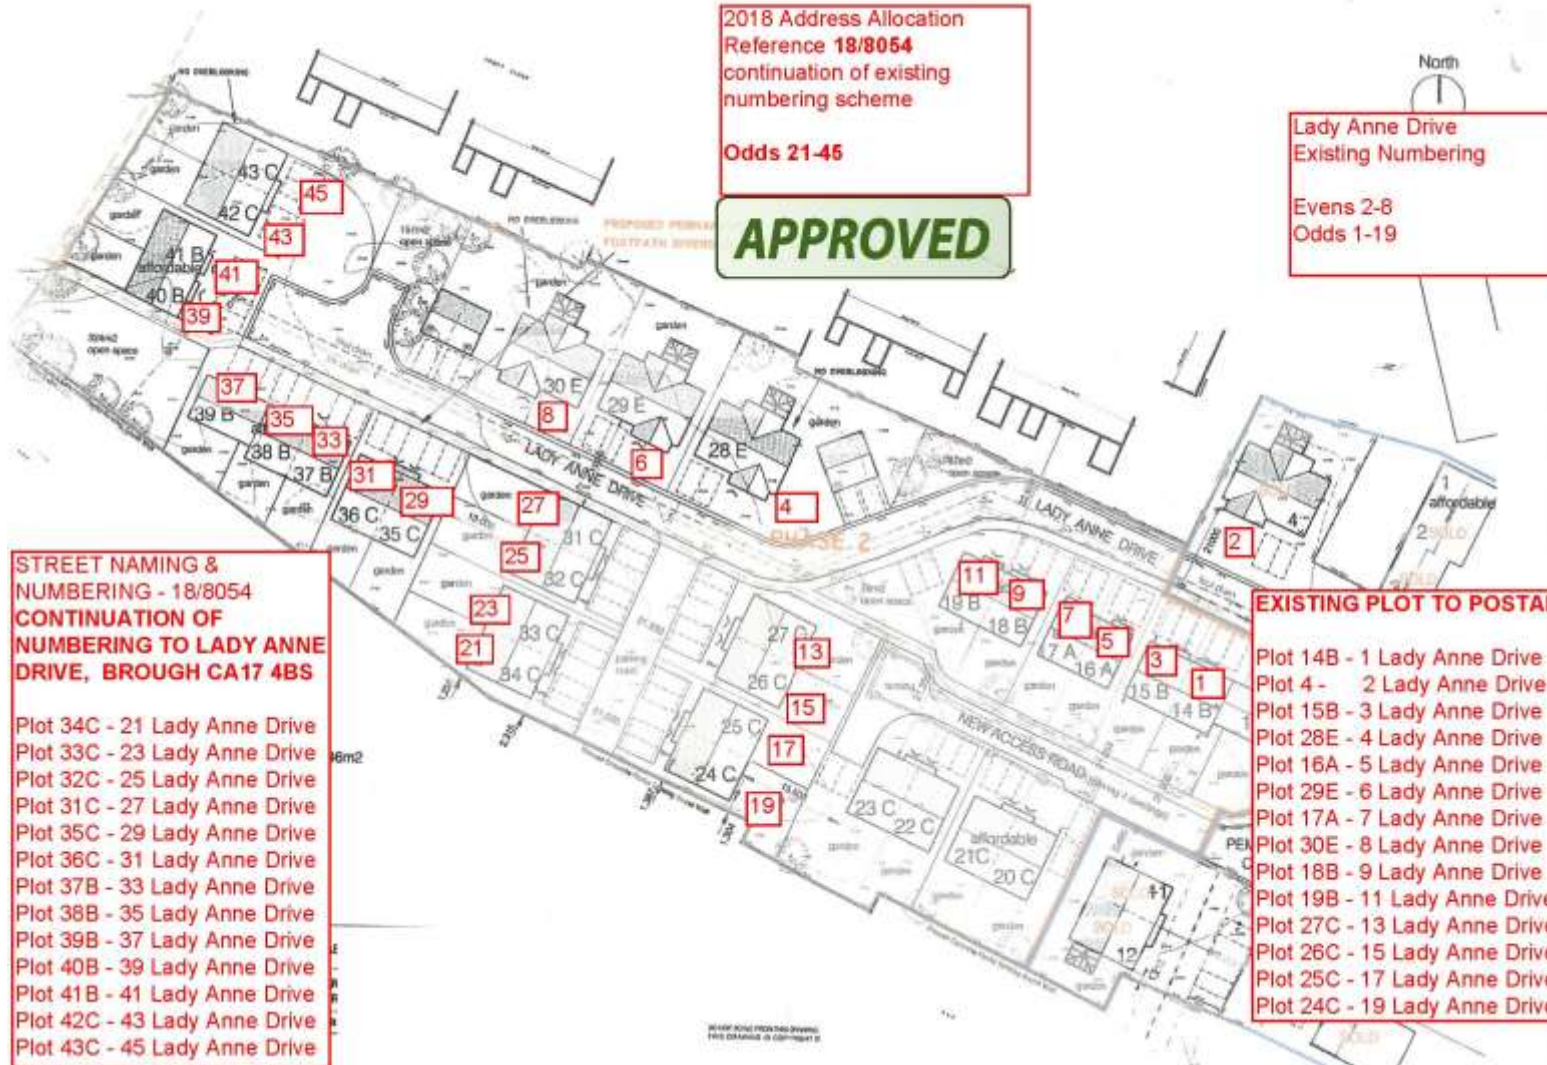

# 18/8054 Extension to Numbering Lady Anne Drive, Brough, Kirkby Stephen

2018 Address Allocation  
Reference 18/8054  
continuation of existing  
numbering scheme

Odds 21-45

**APPROVED**

Lady Anne Drive  
Existing Numbering

Evens 2-8  
Odds 1-19

**STREET NAMING & NUMBERING - 18/8054 CONTINUATION OF NUMBERING TO LADY ANNE DRIVE, BROUGH CA17 4BS**

- Plot 34C - 21 Lady Anne Drive
- Plot 33C - 23 Lady Anne Drive
- Plot 32C - 25 Lady Anne Drive
- Plot 31C - 27 Lady Anne Drive
- Plot 35C - 29 Lady Anne Drive
- Plot 36C - 31 Lady Anne Drive
- Plot 37B - 33 Lady Anne Drive
- Plot 38B - 35 Lady Anne Drive
- Plot 39B - 37 Lady Anne Drive
- Plot 40B - 39 Lady Anne Drive
- Plot 41B - 41 Lady Anne Drive
- Plot 42C - 43 Lady Anne Drive
- Plot 43C - 45 Lady Anne Drive

**EXISTING PLOT TO POSTAL**

- Plot 14B - 1 Lady Anne Drive
- Plot 4 - 2 Lady Anne Drive
- Plot 15B - 3 Lady Anne Drive
- Plot 28E - 4 Lady Anne Drive
- Plot 16A - 5 Lady Anne Drive
- Plot 29E - 6 Lady Anne Drive
- Plot 17A - 7 Lady Anne Drive
- Plot 30E - 8 Lady Anne Drive
- Plot 18B - 9 Lady Anne Drive
- Plot 19B - 11 Lady Anne Drive
- Plot 27C - 13 Lady Anne Drive
- Plot 26C - 15 Lady Anne Drive
- Plot 25C - 17 Lady Anne Drive
- Plot 24C - 19 Lady Anne Drive