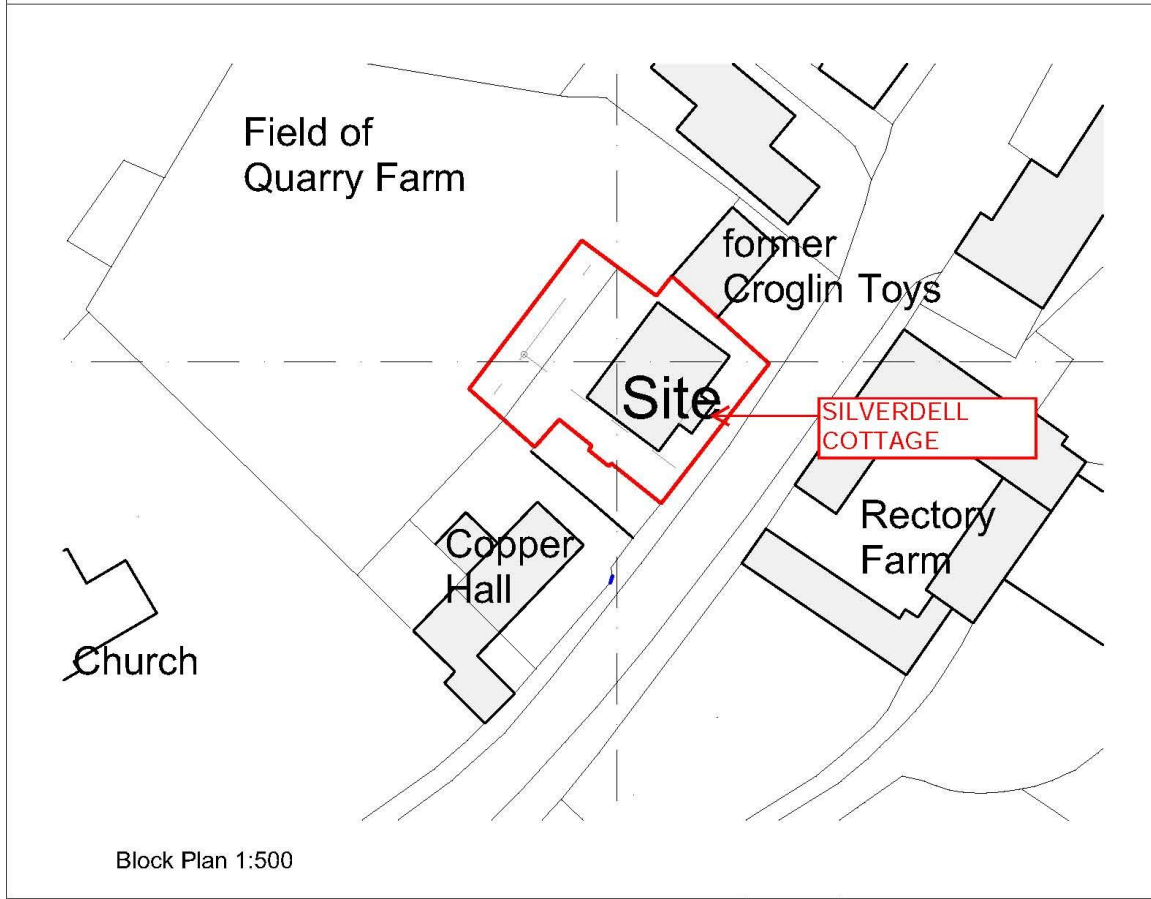

# 19/8075-Silverdell Cottage Croglin-Location Plan

<p>Client: Mr &amp; Mrs Smith          Project: New House, Site adjacent Copper Hall, Croglin</p>		<p>Drawing No: 1907 - 2          Scale @A4: as noted          GR Architects, Penrith. tel: 01768 892148</p>
---	--	---