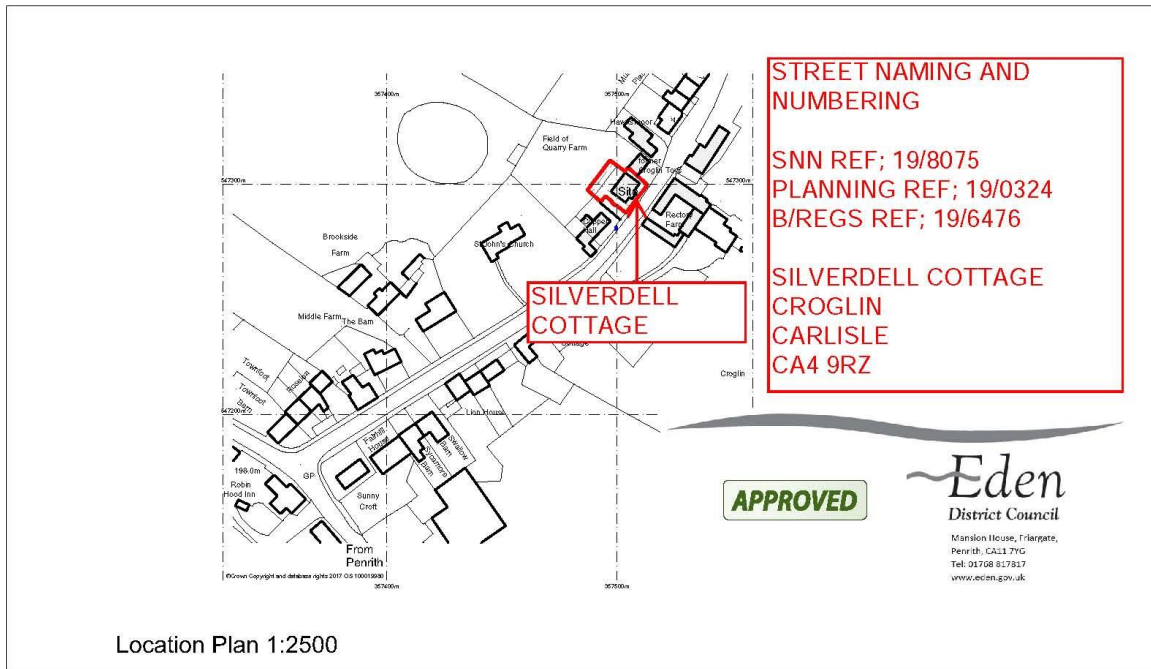

# 19/8075-Silverdell Cottage Croglin-Location Plan

<p>Client: Mr &amp; Mrs Smith          Project: New House, Site adjacent Copper Hall, Croglin</p>		<p>Drawing No: 1907 - 2          Scale @A4: as noted          GR Architects, Penrith. tel: 01768 892148</p>
---	--	---