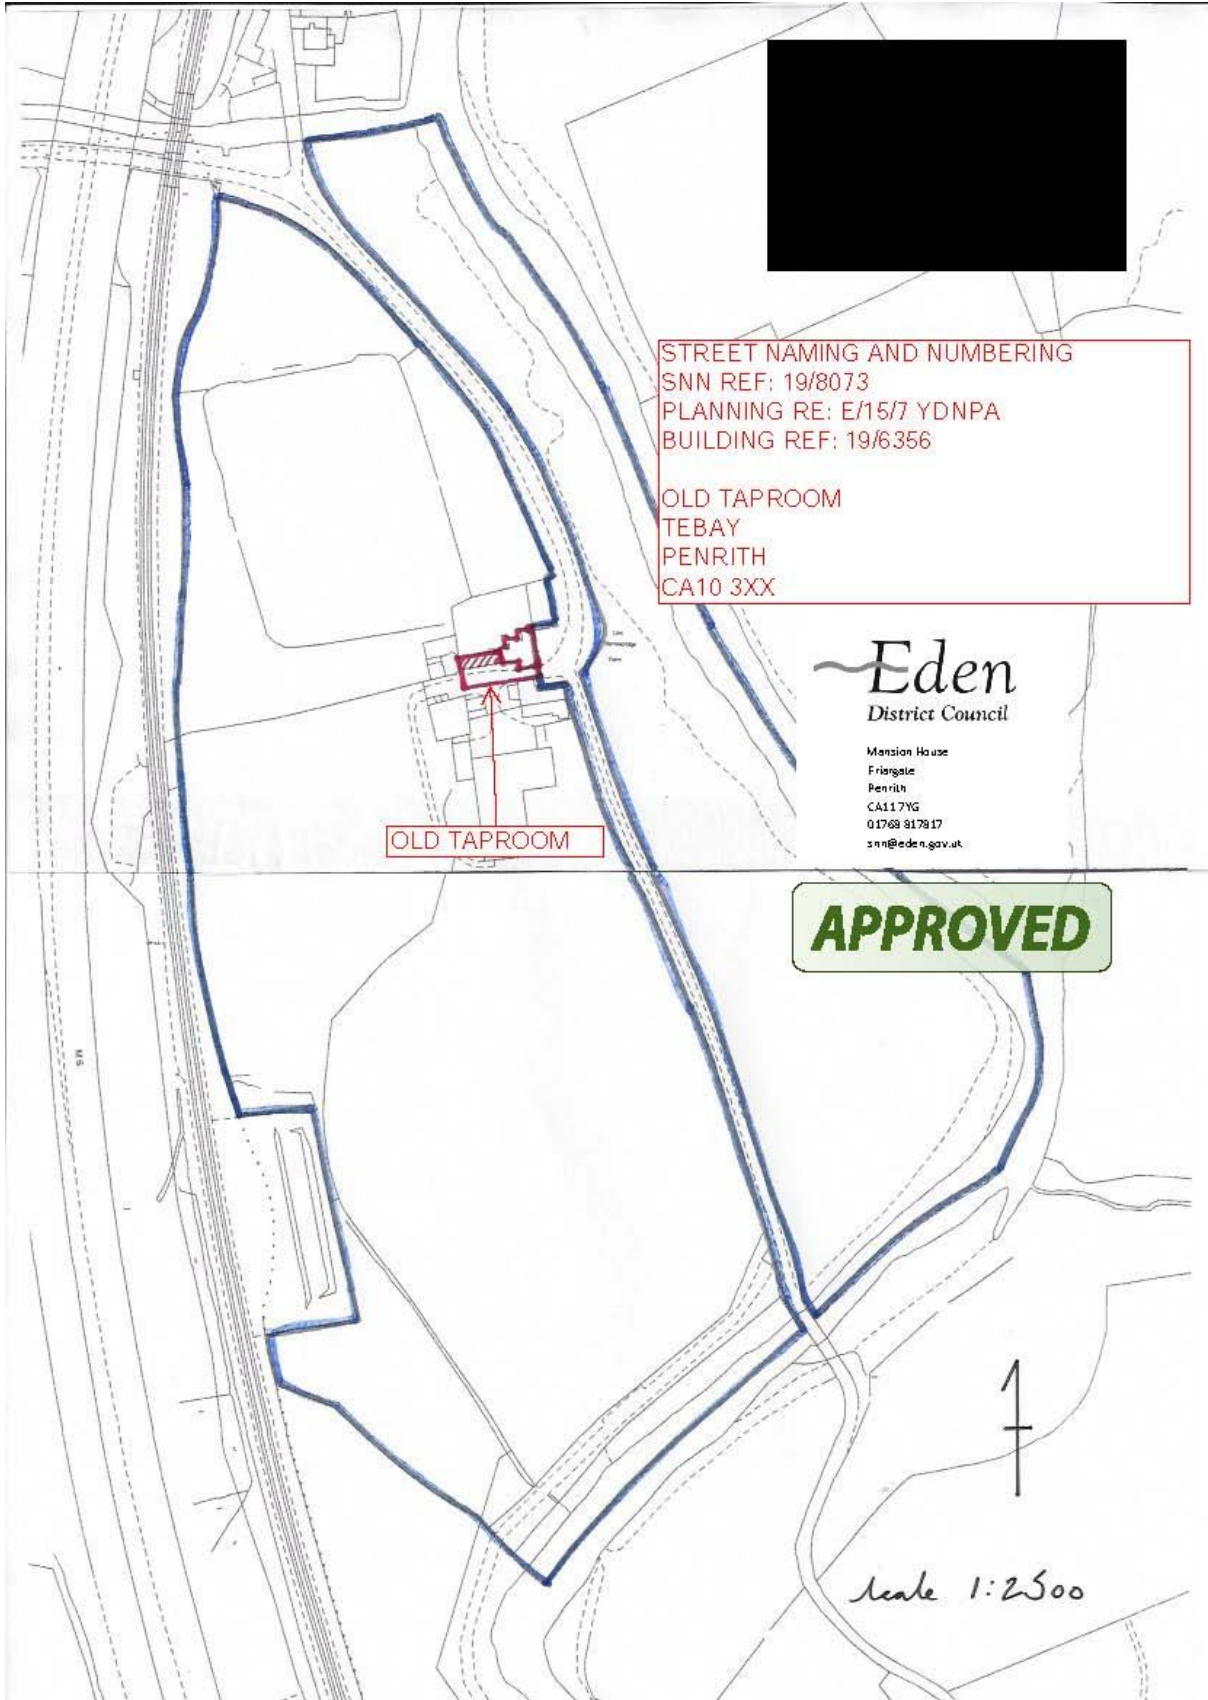

19/8073 - Old Taproom Tebay Location Plan

chartered
 architects
 industrial
 building
 consultants
 interior
 designers

Client:	mr & mrs a meanwell	Scales	1:500	Date	feb 19
Contract:	proposed refurbishment low borrowbridge farm	Drawing No.	block plan	DETAIL SHEET:	
Drawing:	block plan	Drawn by	aps	REVISION	
		Checked By			

This drawing is the copyright of the Architect and may not be reproduced without licence.

DO NOT scale from this drawing.