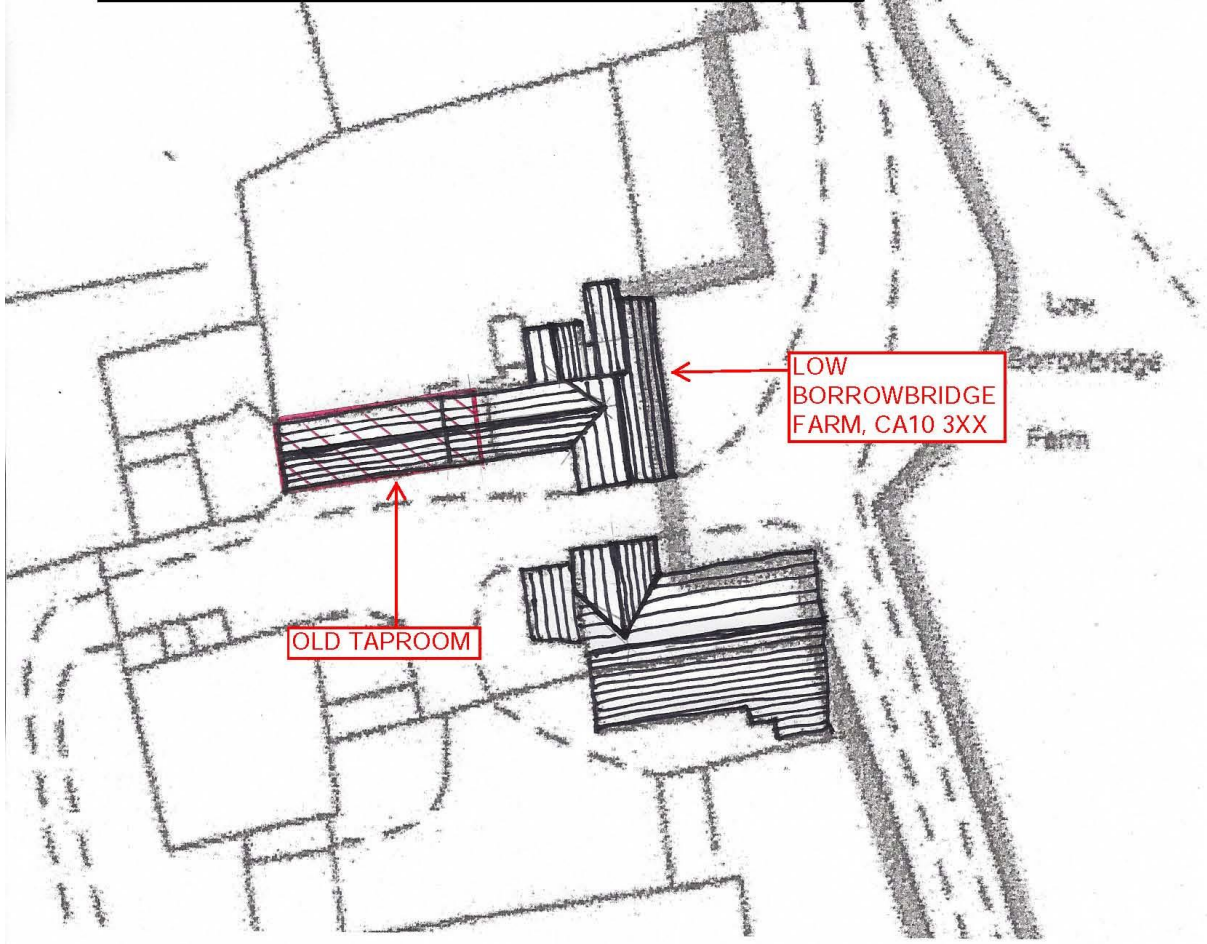

19/8073 - Old Taproom Tebay Location Plan

chartered
 architects
 industrial
 building
 consultants
 interior
 designers

Client:	mr & mrs a meanwell	Scales	1:500	Date	feb 19
Contract:	proposed refurbishment low borrowbridge farm	Drawing No.	block plan	DETAIL SHEET:	
Drawing:	block plan	Drawn by	aps	REVISION	
		Checked By			

This drawing is the copyright of the Architect and may not be reproduced without licence.

DO NOT scale from this drawing.