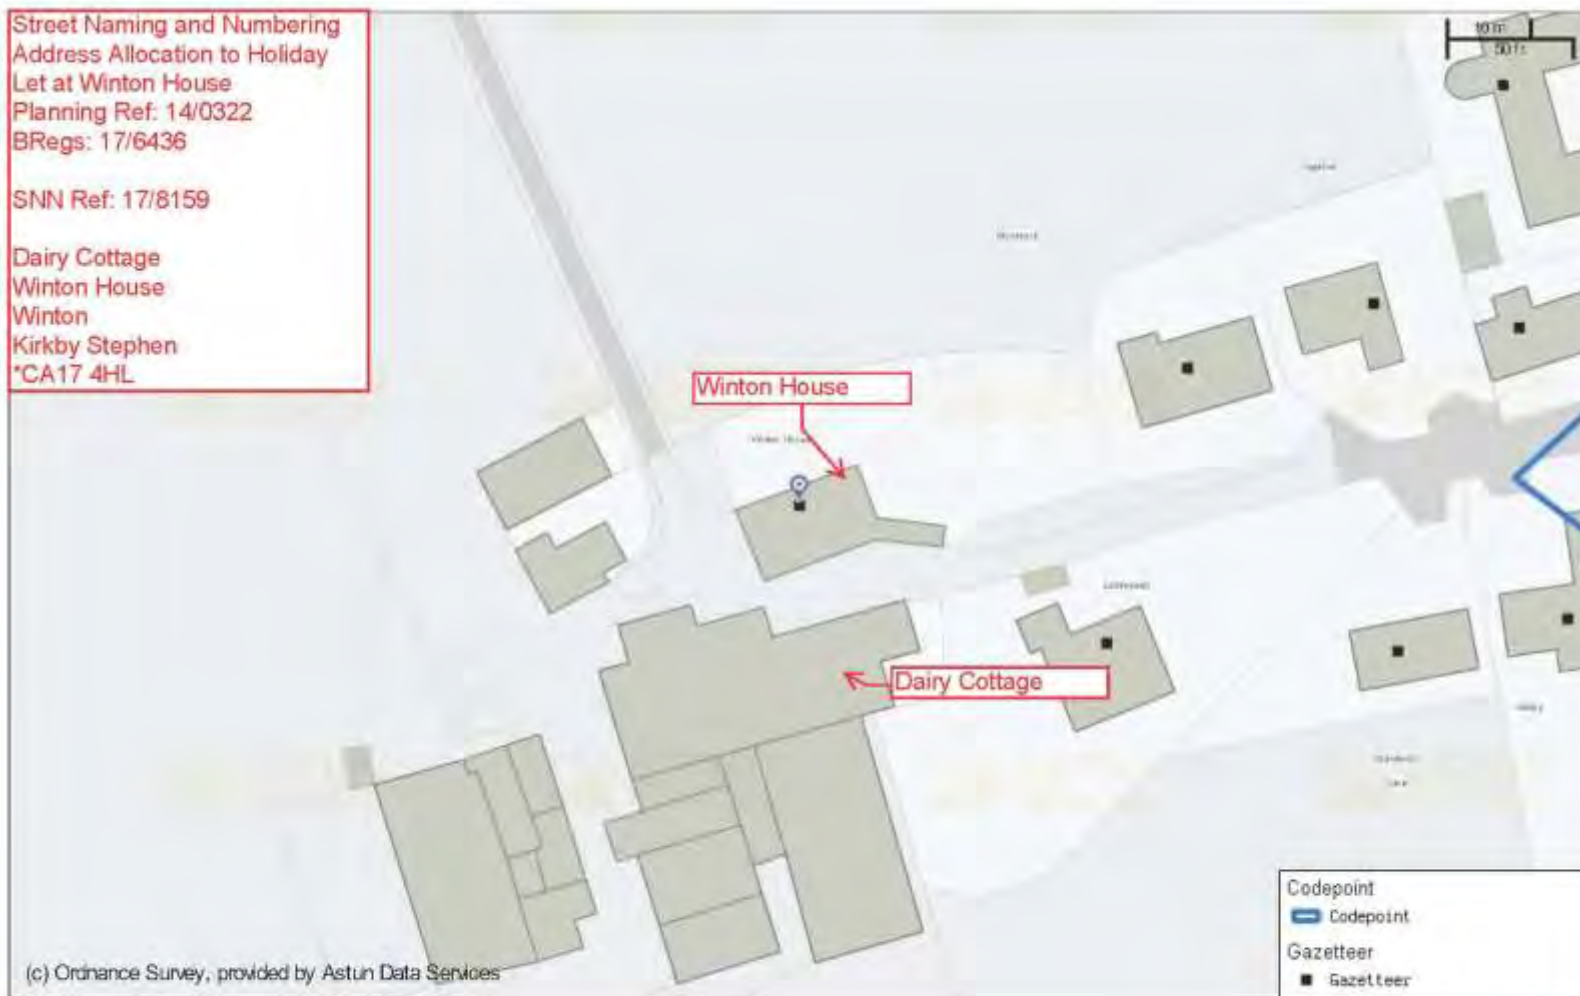

17/8159 Dairy Cottage, Winton House

Street Naming and Numbering
Address Allocation to Holiday
Let at Winton House
Planning Ref: 14/0322
BRegs: 17/6436

SNN Ref: 17/8159

Dairy Cottage
Winton House
Winton
Kirkby Stephen
*CA17 4HL

(c) Ordnance Survey, provided by Astun Data Services

17/8159 Dairy Cottage
Scale: 1:709
Printed on: 25/2/2019 at 11:21 AM by debbler

© Crown copyright. All rights reserved. Eden District Council Licence No: 100023754