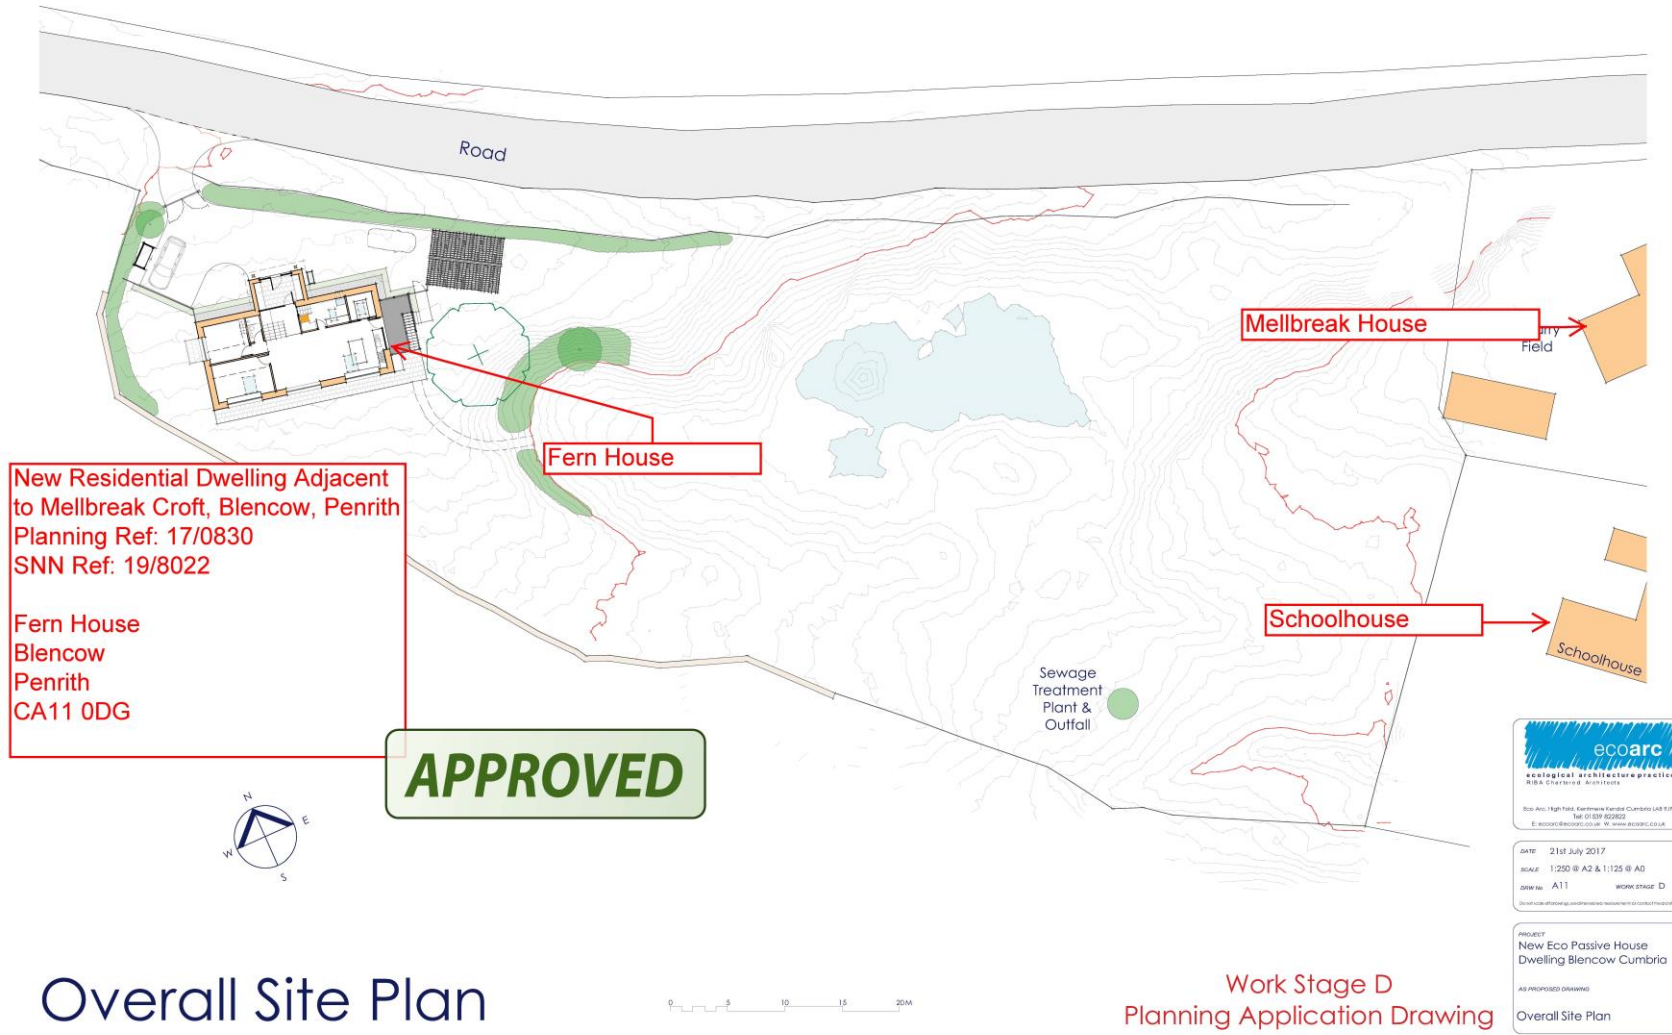

# 19/8022 Fern House Blencow

# New Eco Passive House Dwelling Blencow Cumbria

Overall Site Plan

Work Stage D  
 Planning Application Drawing